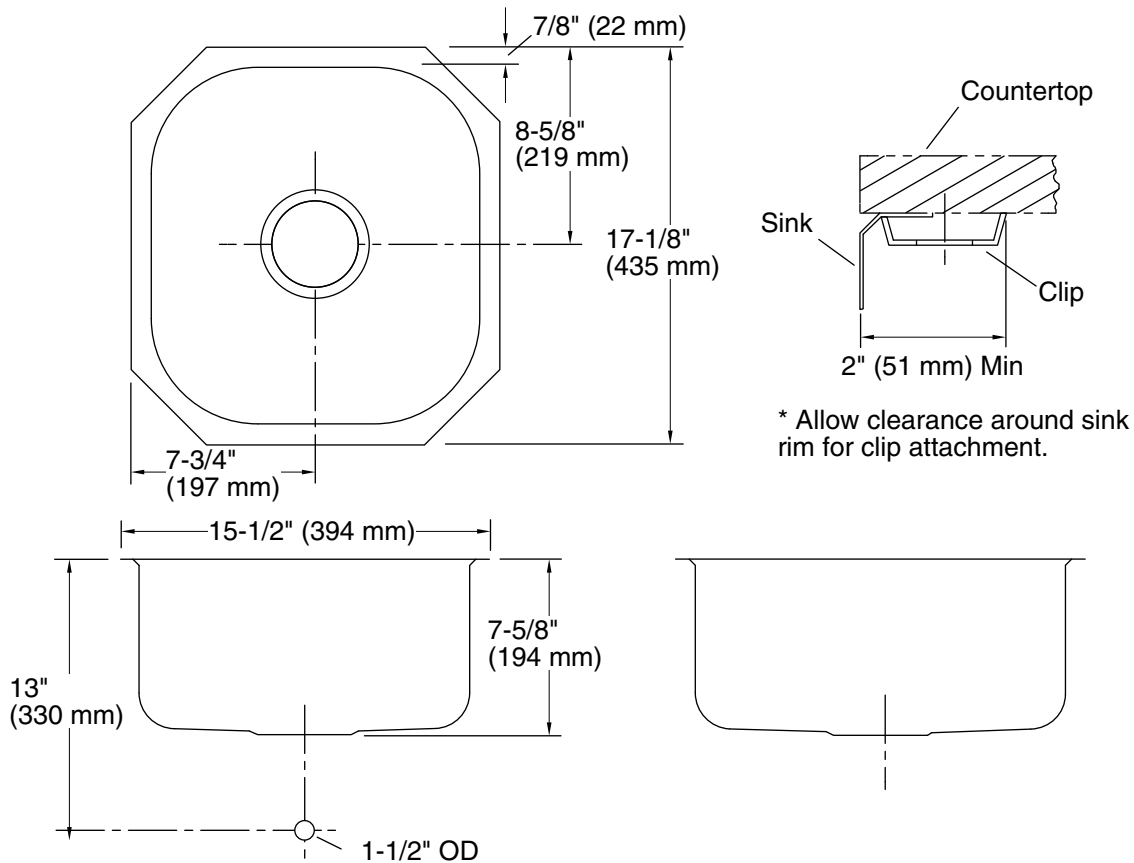

Technical Information

All product dimensions are nominal.

Installation: Under-mount
Min. base cabinet width: 21" (533 mm)

Bowl area (Center): Length: 13-3/4" (349 mm)
Width: 15-3/8" (391 mm)
Bowl depth: 7-1/2" (191 mm)
Water depth: 7-1/2" (191 mm)

Template: 113197-7, required, included

Notes

Install this product according to the installation instructions.