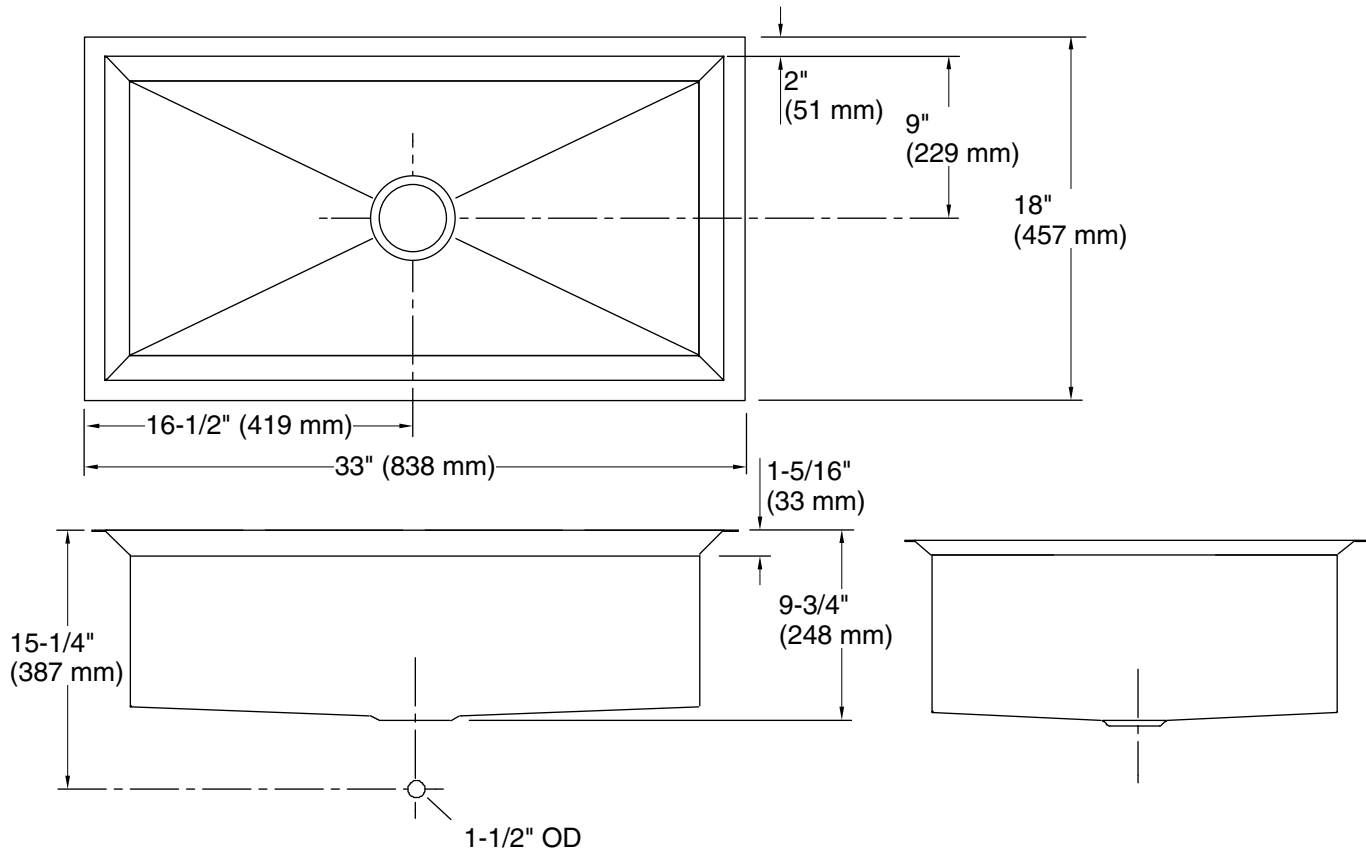

Features

- Part of K-3158-NA.
- 33"L x 18"W.
- Basin depth: 9"
- Single-basin design.
- Undercounter installation.
- No faucet holes.
- SilentShield™ sound-absorption technology.
- Please order the K-3158-NA sink which includes the following: sink and sink rack.

Technical Information

All product dimensions are nominal.

Bowl configuration:	Single
Installation:	Under-mount
Min. base cabinet width:	36" (914 mm)
Bowl area (Only):	Length: 29" (737 mm) Width: 14" (356 mm) Bowl depth: 9-1/2" (241 mm)
Drain hole:	3-5/8" (92 mm)
Template:	1021992-7, required, included