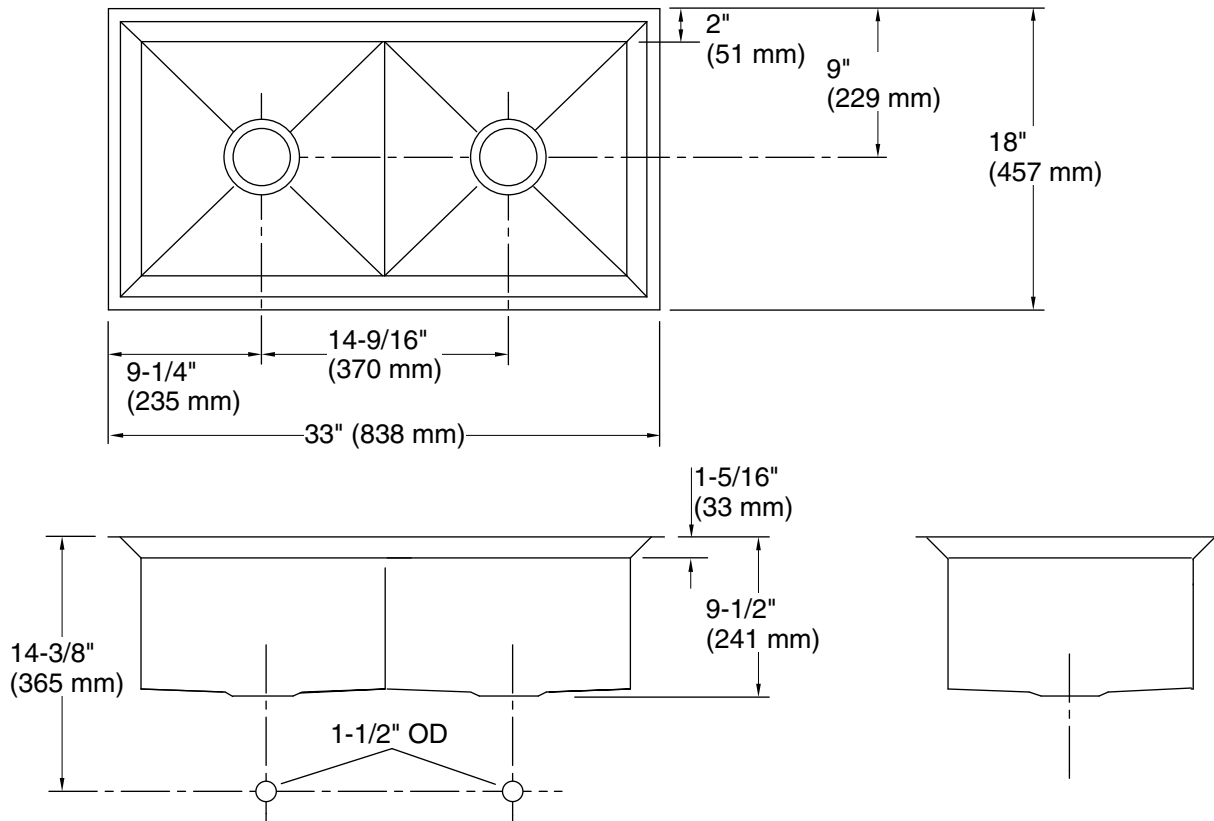

## Features

- Part of K-3159-NA.
- 33"L x 18"W.
- Basin depth: 9"
- Double equal basins.
- Undercounter installation.
- No faucet holes.
- SilentShield™ sound-absorption technology.
- Please order the K-3159-NA sink which includes the following: sink, cutting board and sink rack.

## Technical Information

All product dimensions are nominal.

Bowl configuration:	Double equal
Installation:	Under-mount
Min. base cabinet width:	36" (914 mm)
Bowl area (Left):	Length: 14-7/16" (367 mm) Width: 14" (356 mm) Bowl depth: 9-3/16" (233 mm)
Bowl area (Right):	Length: 14-7/16" (367 mm) Width: 14" (356 mm) Bowl depth: 9-3/16" (233 mm)
Drain hole:	3-5/8" (92 mm)
Template:	1021992-7, required, included