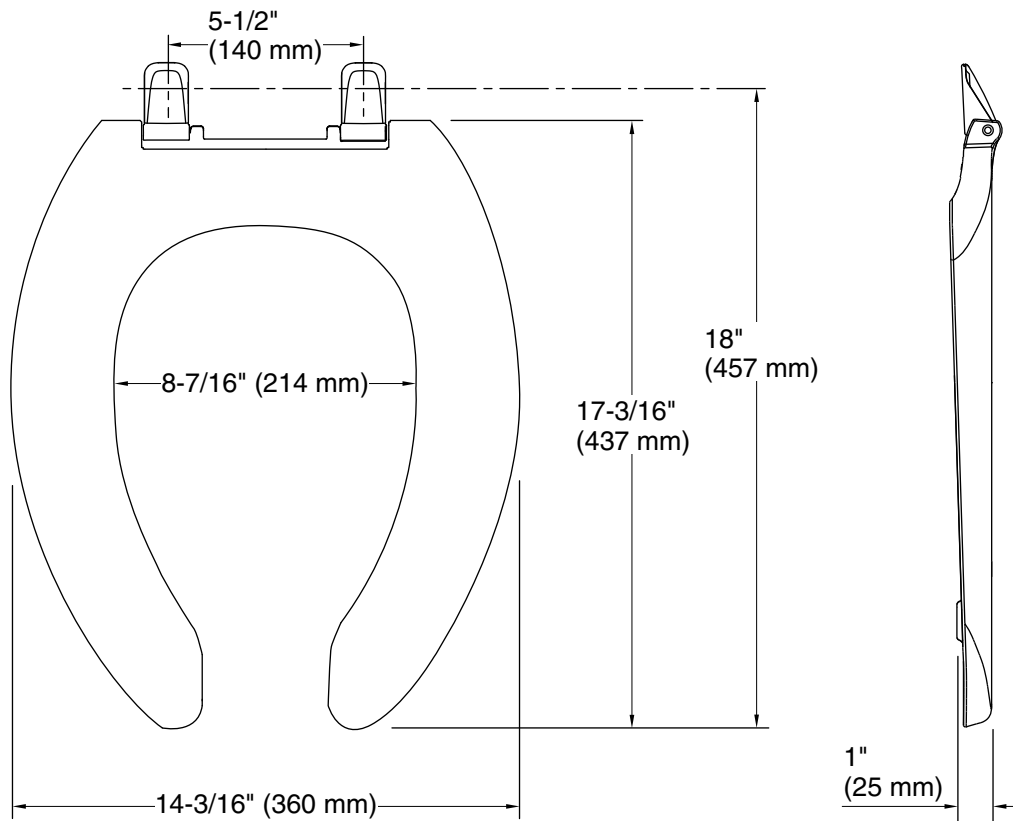

### Technical Information

All product dimensions are nominal.

Seat shape type: Elongated

Seat front type: Open-front

Seat-mounting holes: 5-1/2" (140 mm)