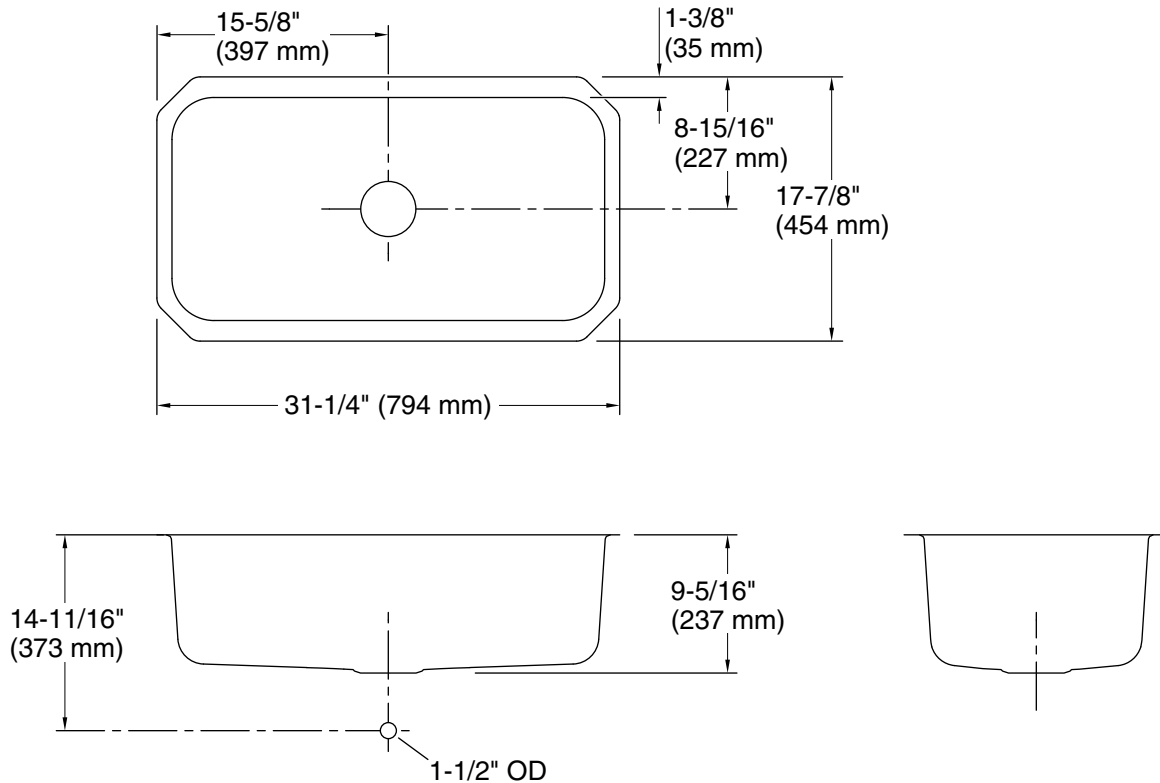

Technical Information

All product dimensions are nominal.

Bowl configuration: Single

Installation: Under-mount

Min. base cabinet width: 36" (914 mm)

Bowl area (Center):
Length: 29-3/16" (742 mm)
Width: 15-1/16" (383 mm)
Bowl depth: 9" (229 mm)
Water depth: 9" (229 mm)

Template: 1219562-7, required, included

Notes

Install this product according to the installation instructions.