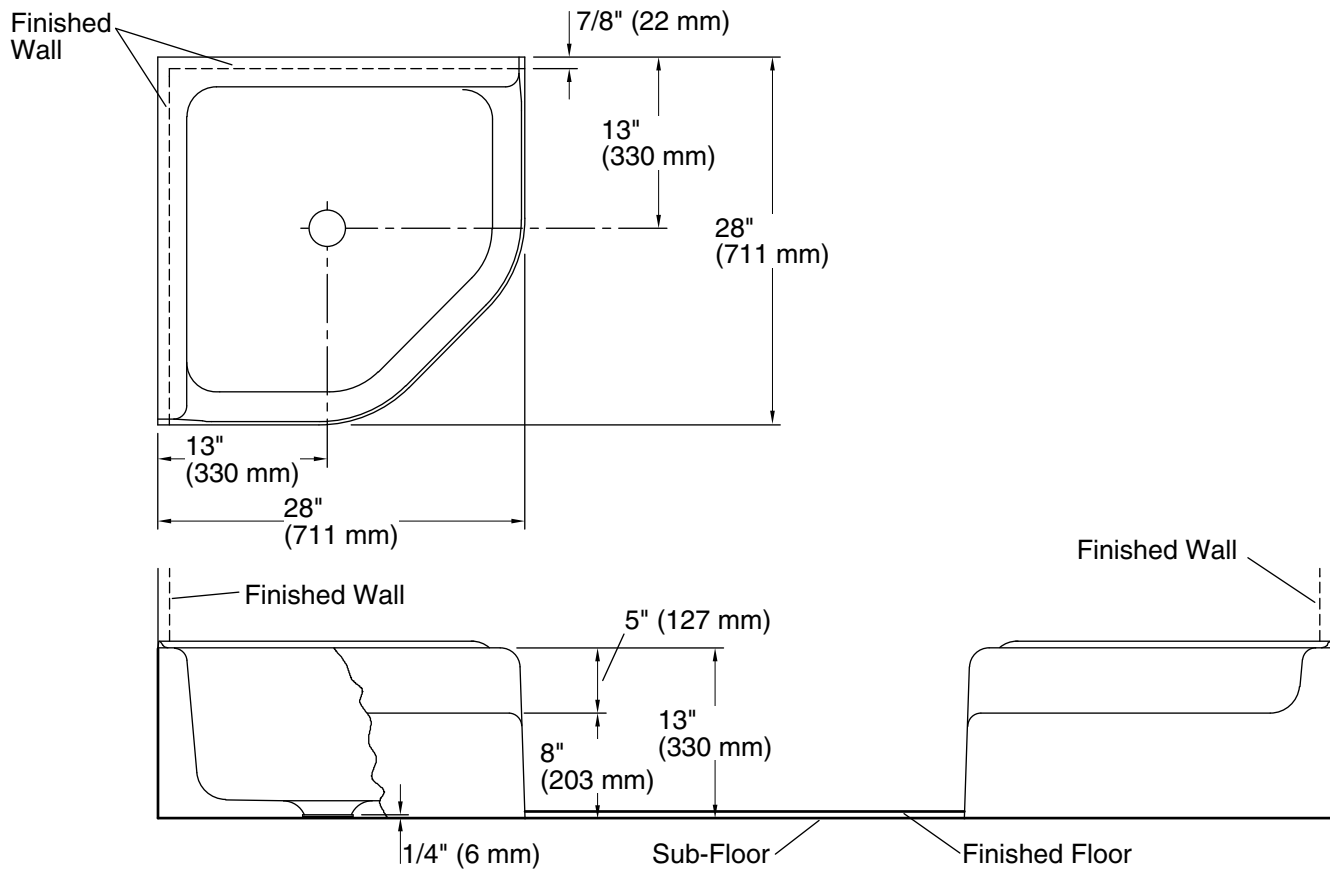

Features

- 28"L x 28"W.
- No faucet holes.
- Constructed of KOHLER® Cast Iron.
- Rim guard is not included.
- KOHLER finishes resist corrosion and tarnishing, exceeding industry durability standards two times.

Color	Code	Description
-------	------	-------------

	0	White
--	---	-------

Technical Information

All product dimensions are nominal.

Bowl configuration:	Single
Installation:	Corner
Bowl area (Only):	Length: 23" (584 mm) Width: 23" (584 mm) Water depth: 6-3/4" (171 mm)
Drain hole:	2-7/8" (73 mm)