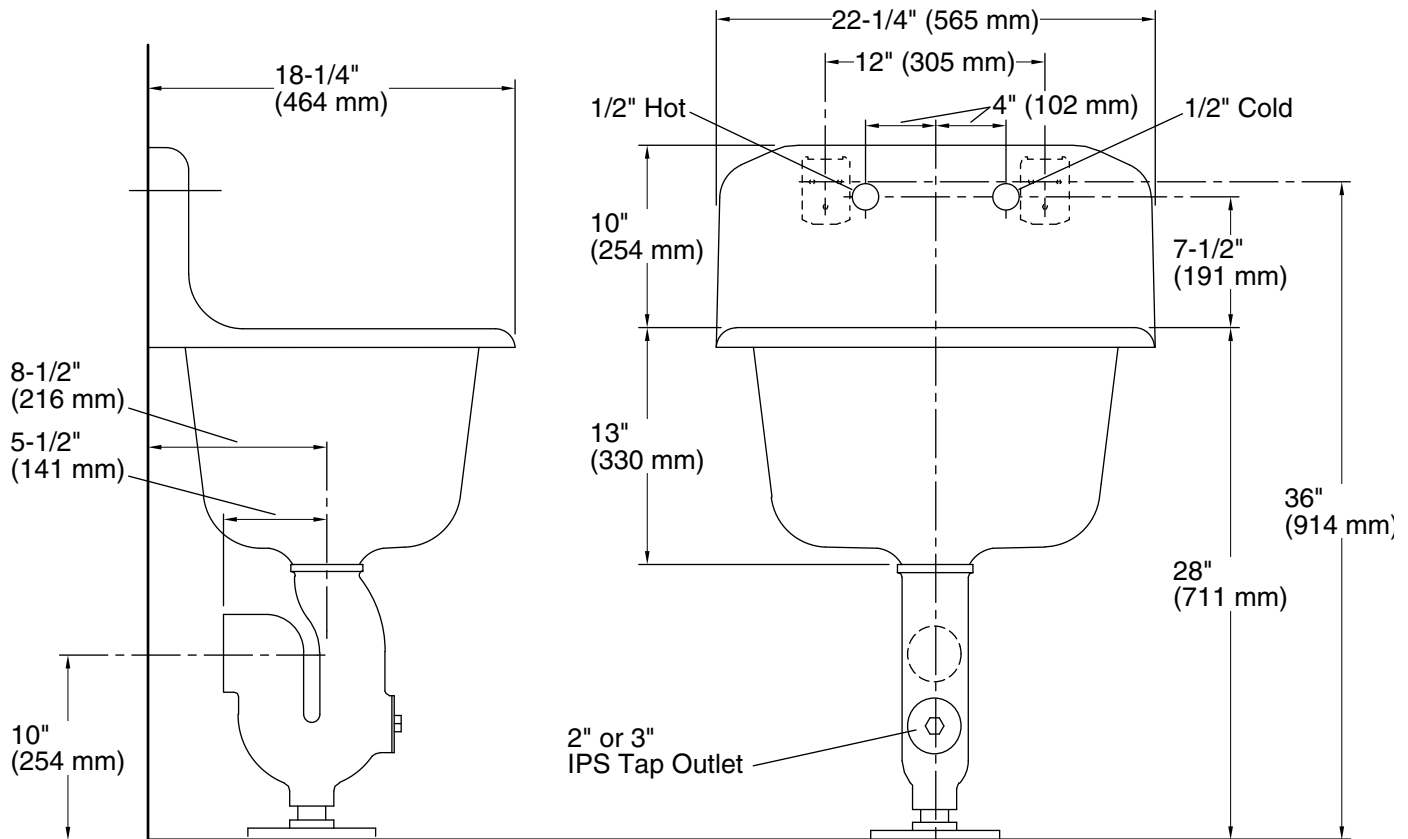

Features

- 22-1/4" (565 mm) x 18-1/4" (464 mm)
- 8" (203 mm) widespread faucet holes.
- Stainless steel rim guard adds durability.
- Sink exterior is an unpainted, ground-coat surface. Submitted pictures are customer photos that may reflect an alteration to the exterior, such as painting or refinishing, and may no longer reflect the raw elements of the cast iron material as purchased.
- Rectangular basin.
- Without overflow.
- Sink drain with strainer sold separately.
- 1-1/4" (32 mm) P trap K-9018 sold separately.

Material

- KOHLER® enameled cast iron.

Installation

- Wall-mount.

Recommended Products/Accessories

K-6673 Adjustable Trap
K-8905 Service Sink Faucet
K-8907 Service Sink Faucet
K-9142 Service Sink Strainer
K-9146 Service Sink Strainer
K-9147 Service Sink Strainer
K-23726 Drain treatment
K-23725 Cast iron cleaner
K-9018 P-Trap

Included Components

Additional Components:

Hanger(s)
Stainless steel rim guard

Codes/Standards

ASME A112.19.1/CSA B45.2

KOHLER® Enameled Cast Iron Kitchen Sink Lifetime Limited Warranty

See website for detailed warranty information.

Available Colors/Finishes

Color tiles intended for reference only.

Color	Code	Description
-------	------	-------------

	0	White
---	---	-------

Technical Information

All product dimensions are nominal.

Bowl configuration:	Single
Installation:	Wall-mount
Bowl area (Only):	Length: 18" (457 mm) Width: 14" (356 mm) Water depth: 12" (305 mm)
Number of deck holes:	2
Faucet hole spacing:	8" (203 mm)
Faucet hole(s):	1-1/2" (38 mm)
Drain hole:	3-1/8" (80 mm)