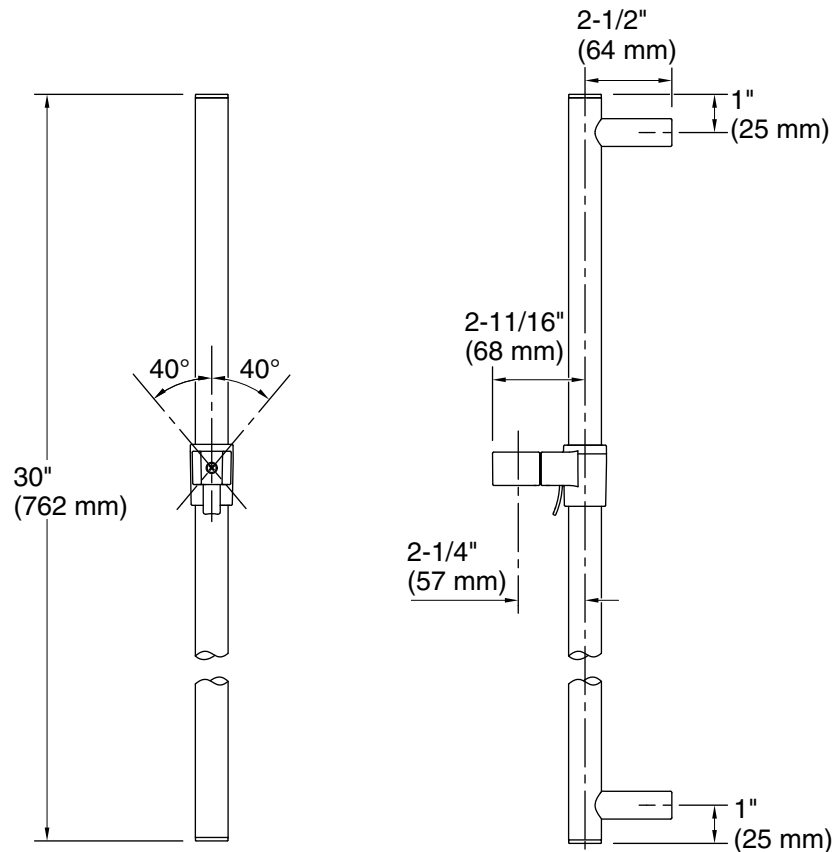

Features

- 30" adjustable slidebar supports a handshower at the desired height for a customized showering experience.

Material

- Durable metal construction.
- KOHLER finishes resist corrosion and tarnishing.

Technical Information

All product dimensions are nominal.

Notes

Install this product according to the installation guide.

ADA, OBC, CSA B651 compliant when installed to the specific requirements of these regulations.