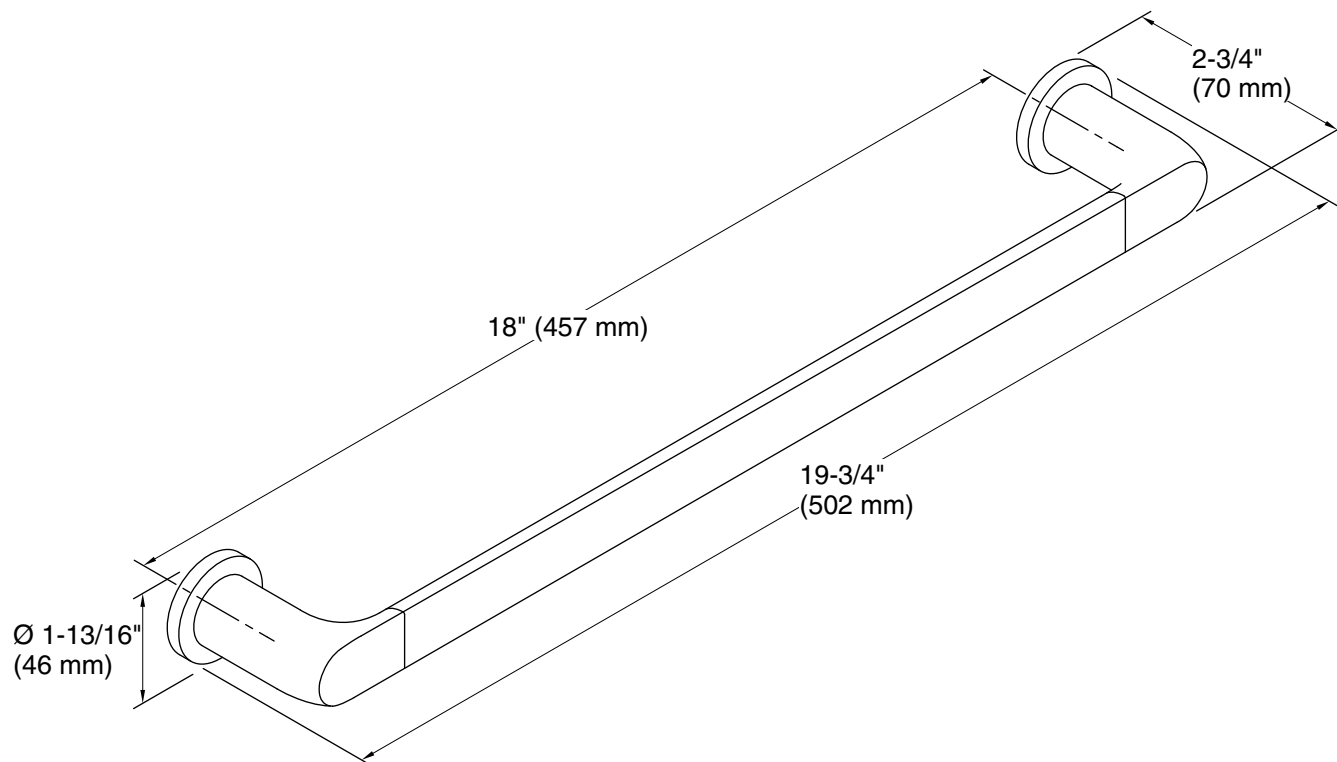

Technical Information

All product dimensions are nominal.

Installation Type: Wall-mount

Material: Zinc, Brass

Notes

Install this product according to the installation instructions.

CAUTION: Risk of personal injury. Do not install these products in any area where they are likely to be used inadvertently as a grab bar or support bar. These products are not designed or intended for use as a grab bar or support bar.