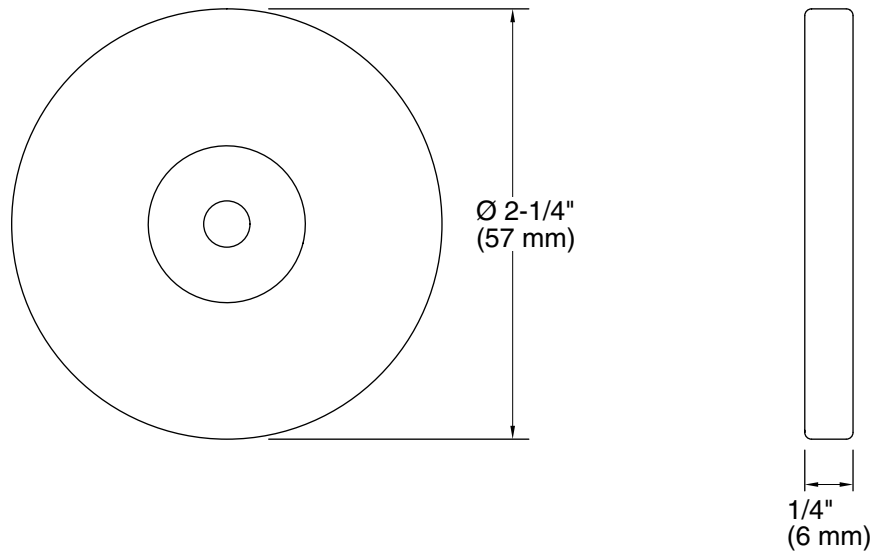

Technical Information

All product dimensions are nominal.

Drain included: No

Notes

Install this product according to the installation guide.