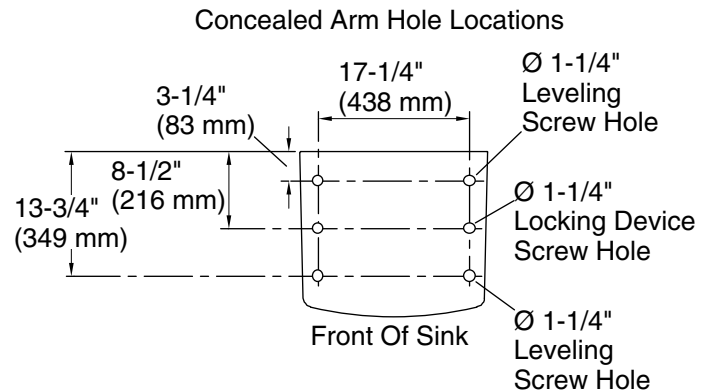

Features

- Constructed of vitreous china.
- 20-3/4"L x 18-1/4"W.
- Wall-mount installation.
- Single-hole drilling.
- Includes wall hanger.
- Drilled for concealed arm carrier and fixture-supported knee-control fitting.

Technical Information

All product dimensions are nominal.

- Bowl configuration: Single
 Installation: Wall-mount
 Bowl area (Only): Length: 15" (381 mm)
 Width: 10" (254 mm)
 Bowl depth: 7-3/4" (197 mm)
 Water depth: 3-1/4" (83 mm)
- Number of deck holes: 1
 Faucet hole(s): 1-3/8" (35 mm)
 Drain hole: 1-3/4" (44 mm)