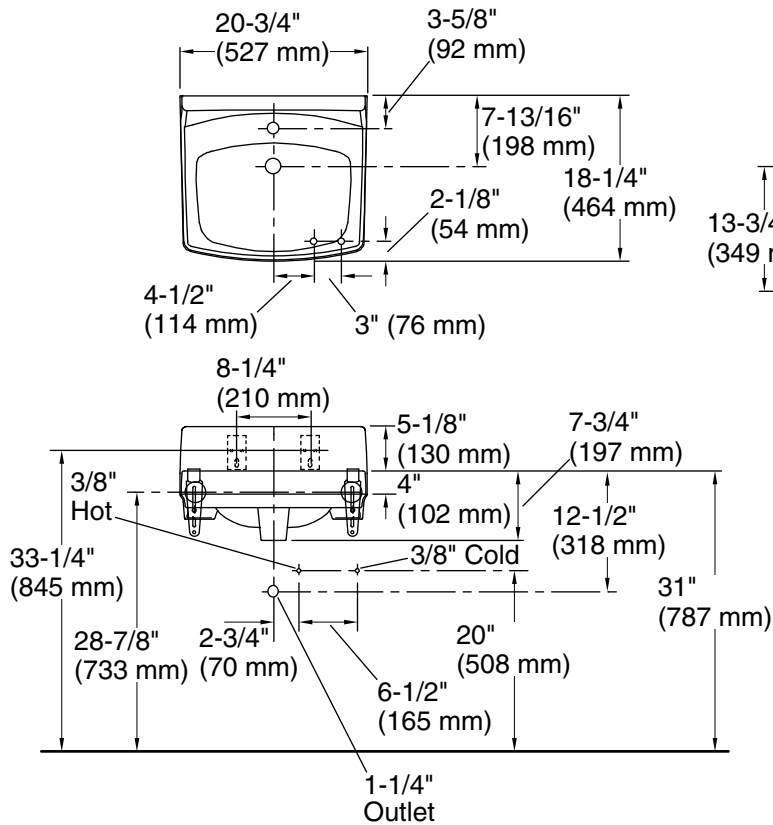

Features

- Constructed of vitreous china.
- 20-3/4"L x 18-1/4"W.
- Wall-mount installation.
- Single-hole drilling.
- Includes wall hanger.
- Drilled for concealed arm carrier and fixture-supported knee-control fitting.

Recommended Products/Accessories

K-1808-P Wall-Mount Sink Brackets
K-8998 P-Trap

Included Components

Additional Components:
Hanger(s) (Qty 2)

ADA **CSA B651**

Codes/Standards

ASME A112.19.2/CSA B45.1
All applicable US Federal and State material regulations
ADA
ICC/ANSI A117.1
CSA B651

Technical Information

All product dimensions are nominal.

- Bowl configuration: Single
 Installation: Wall-mount
 Bowl area (Only): Length: 15" (381 mm)
 Width: 10" (254 mm)
 Bowl depth: 7-3/4" (197 mm)
 Water depth: 3-1/4" (83 mm)
- Number of deck holes: 1
 Faucet hole(s): 1-3/8" (35 mm)
 Drain hole: 1-3/4" (44 mm)