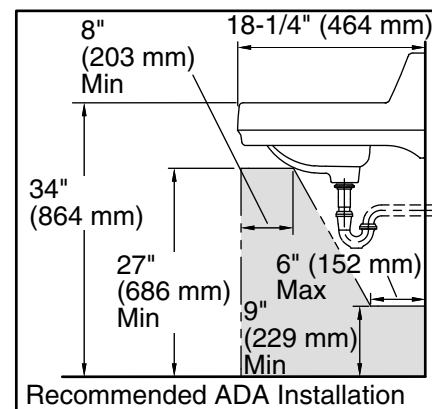

Features

- Constructed of vitreous china.
- 20-3/4"L x 18-1/4"W.
- Wall-mount installation.
- Single-hole drilling.
- Includes wall hanger.
- Drilled for concealed arm carrier and fixture-supported knee-control fitting.

Recommended Products/Accessories

K-1808-P Wall-Mount Sink Brackets
K-8998 P-Trap

Included Components

Additional Components:
Hanger(s) (Qty 2)

ADA **CSA B651**

Codes/Standards

ASME A112.19.2/CSA B45.1
All applicable US Federal and State material regulations
ADA
ICC/ANSI A117.1
CSA B651

Technical Information

All product dimensions are nominal.

- Bowl configuration: Single
 Installation: Wall-mount
 Bowl area (Only): Length: 15" (381 mm)
 Width: 10" (254 mm)
 Bowl depth: 7-3/4" (197 mm)
 Water depth: 3-1/4" (83 mm)
- Number of deck holes: 1
 Faucet hole(s): 1-3/8" (35 mm)
 Drain hole: 1-3/4" (44 mm)