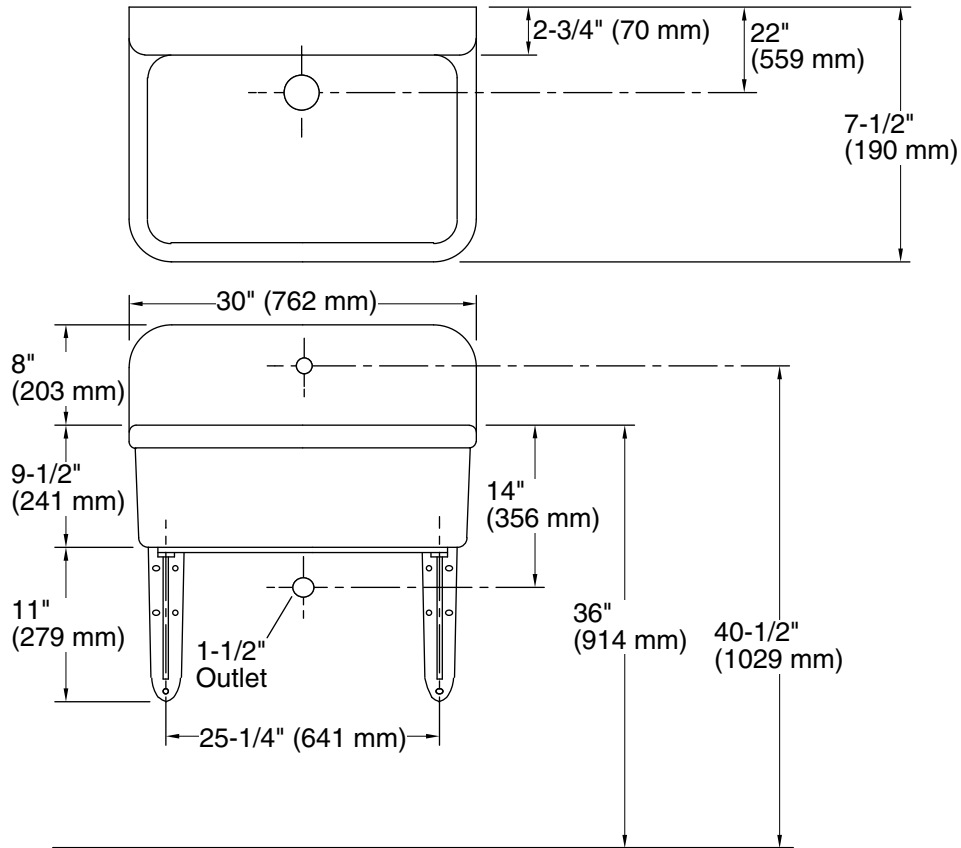

Features

- Single center hole drilled back.
- Constructed of vitreous china.
- Premium material construction for durability and reliability.
- 30" x 22"

Recommended Products/Accessories

K-1814-P Wall-Mount Sink Brackets
K-8820 Sink Drain and Strainer

Available Colors/Finishes

Color tiles intended for reference only.

Color	Code	Description
-------	------	-------------

	0	White
--	---	-------

Technical Information

All product dimensions are nominal.

Bowl configuration:	Single
Installation:	Top-mount
Bowl area (Only):	Length: 28" (711 mm) Width: 18" (457 mm) Water depth: 8-5/8" (219 mm)
Number of deck holes:	1
Faucet hole(s):	1-3/8" (35 mm)
Drain hole:	2-1/4" (57 mm)