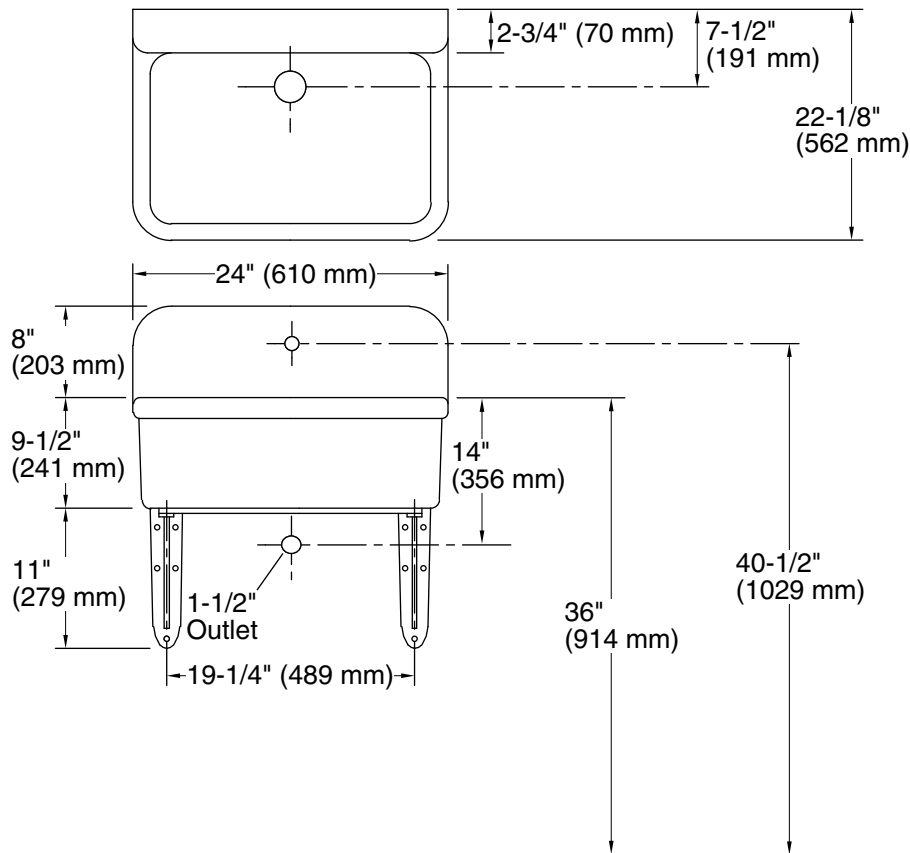

## Features

- Single center hole drilled back.
- Constructed of vitreous china.
- Premium material construction for durability and reliability.
- 24" x 22 1/8"

## Technical Information

All product dimensions are nominal.

Bowl configuration:	Single
Installation:	Top-mount
Bowl area (Only):	Length: 22" (559 mm) Width: 18" (457 mm) Water depth: 8-5/8" (219 mm)
Number of deck holes:	1
Faucet hole(s):	1-3/8" (35 mm)
Drain hole:	2-1/4" (57 mm)