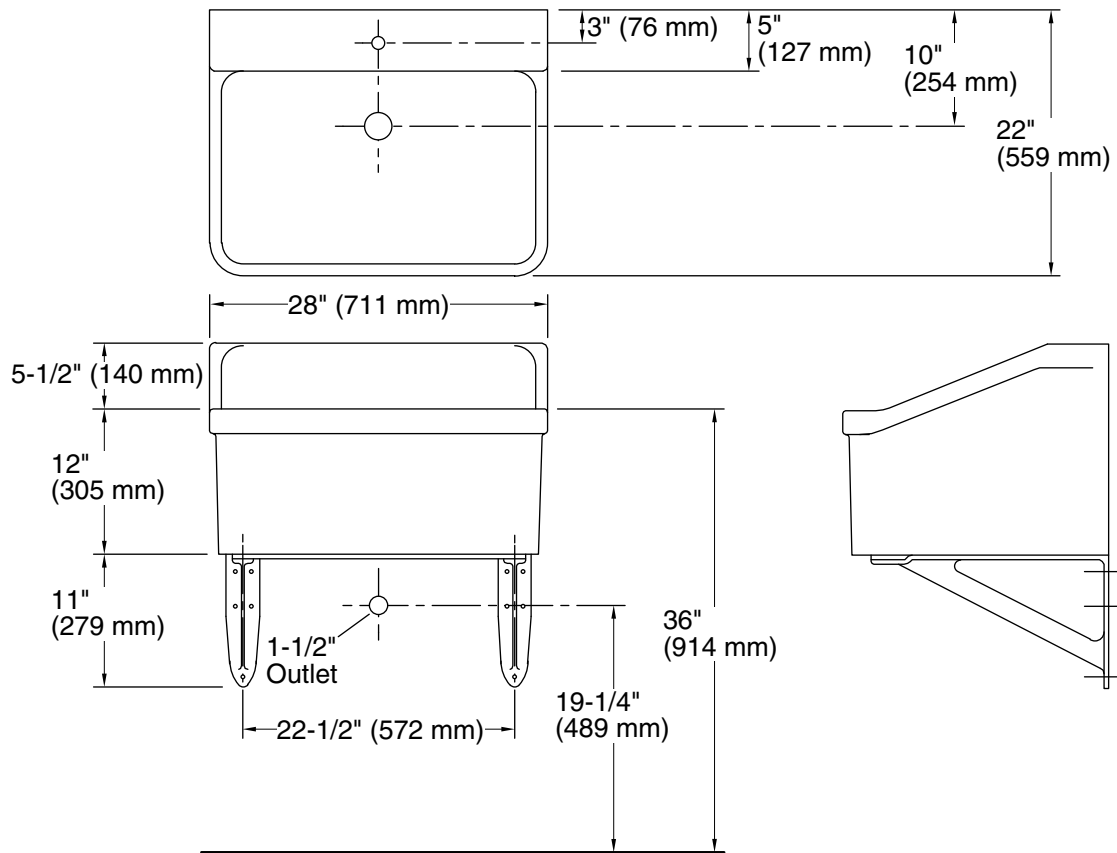

Features

- Single center hole drilled back ledge.
- Constructed of vitreous china.
- Premium material construction for durability and reliability.
- 28" x 22"

Recommended Products/Accessories

K-1814-P Wall-Mount Sink Brackets
K-8820 Sink Drain and Strainer

Available Colors/Finishes

Color tiles intended for reference only.

Color	Code	Description
-------	------	-------------

	0	White
--	---	-------

Technical Information

All product dimensions are nominal.

Bowl configuration:	Single
Installation:	Top-mount
Bowl area (Only):	Length: 26" (660 mm) Width: 16" (406 mm) Water depth: 11-1/8" (283 mm)
Number of deck holes:	1
Faucet hole(s):	1-3/8" (35 mm)
Drain hole:	2-1/4" (57 mm)