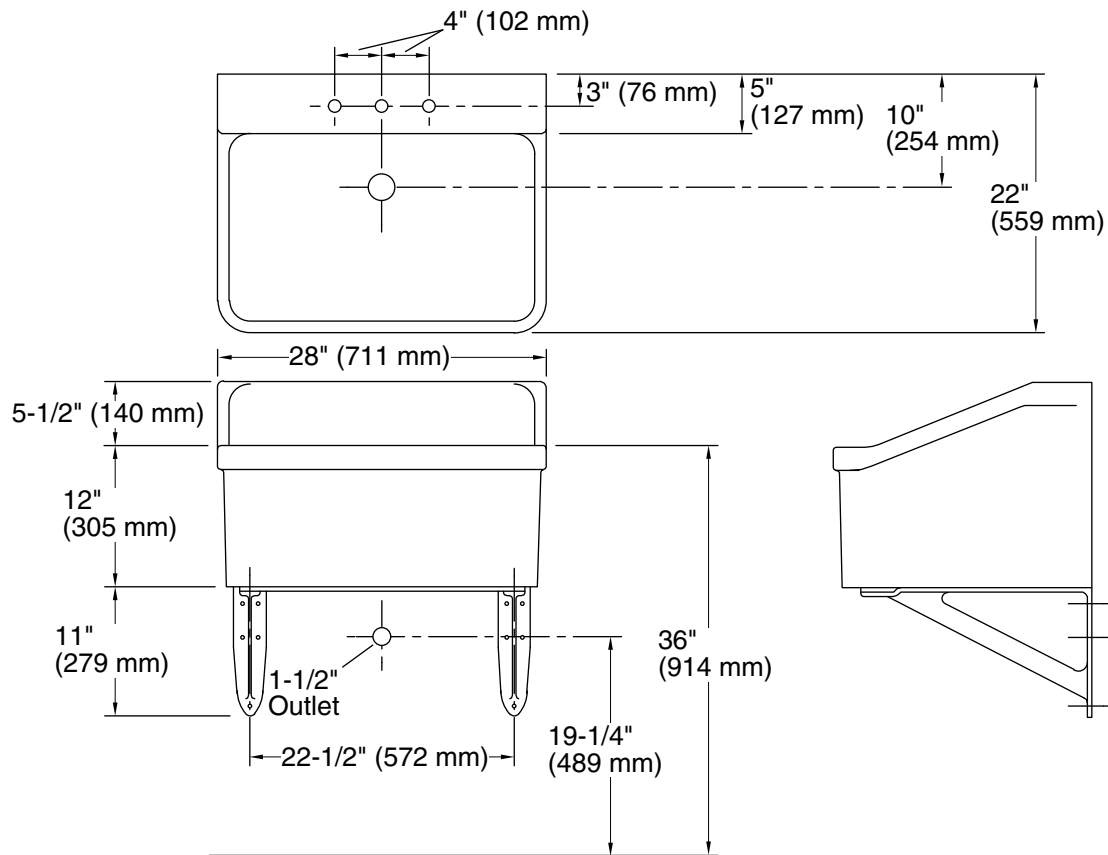

#### Features

- Three-hole faucet drilling through back ledge.
- Constructed of vitreous china.
- Premium material construction for durability and reliability.
- 28" x 22"

#### Technical Information

All product dimensions are nominal.

- Bowl configuration: Single
- Installation: Top-mount
- Bowl area (Only): Length: 26" (660 mm)  
Width: 16" (406 mm)  
Water depth: 11-1/8" (283 mm)
- Number of deck holes: 3
- Faucet hole spacing: 8" (203 mm)
- Faucet hole(s): 1-3/8" (35 mm)
- Drain hole: 2-1/4" (57 mm)