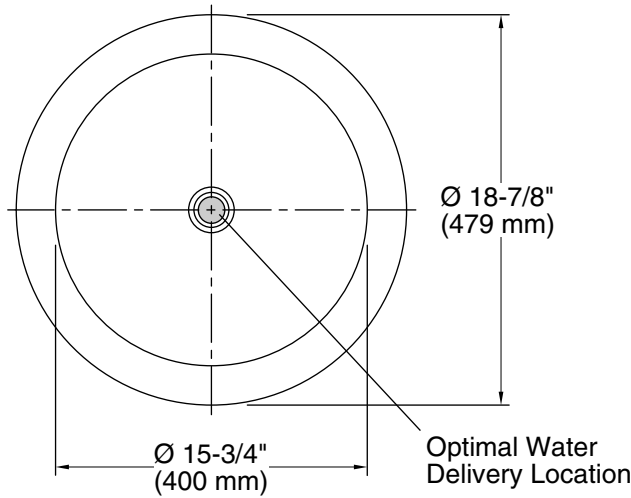

### Technical Information

All product dimensions are nominal.

- Bowl configuration: Single
- Installation: Vessel
- Bowl area (Only): Diameter: 15-3/4" (400 mm)  
Water depth: 3-1/2" (89 mm)
- Drain hole: 1-5/8" (41 mm)