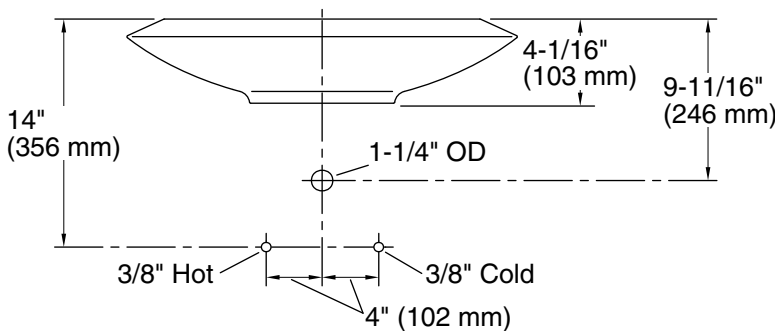

### Technical Information

All product dimensions are nominal.

- Bowl configuration: Single
- Installation: Vessel
- Bowl area (Only): Diameter: 15-3/4" (400 mm)  
Water depth: 3-1/2" (89 mm)
- Drain hole: 1-5/8" (41 mm)