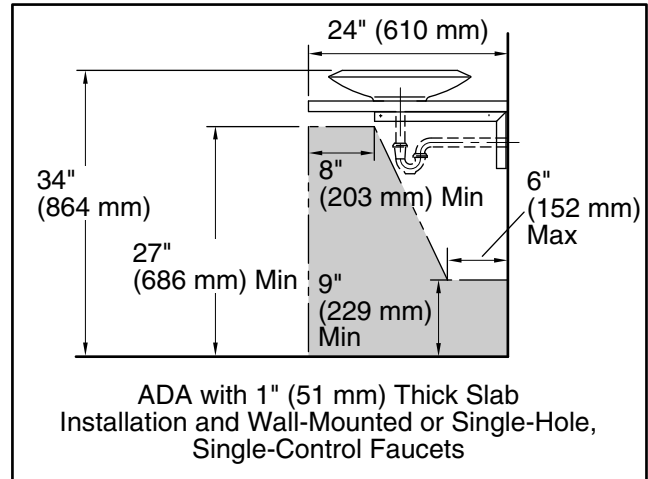

### Technical Information

All product dimensions are nominal.

- Bowl configuration: Single
- Installation: Vessel
- Bowl area (Only): Diameter: 15-3/4" (400 mm)  
Water depth: 3-1/2" (89 mm)
- Drain hole: 1-5/8" (41 mm)