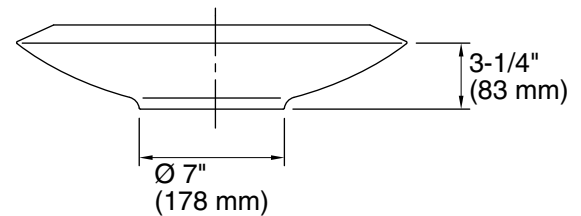

### Technical Information

All product dimensions are nominal.

- Bowl configuration: Single
- Installation: Vessel
- Bowl area (Only): Diameter: 15-3/4" (400 mm)  
Water depth: 3-1/2" (89 mm)
- Drain hole: 1-5/8" (41 mm)