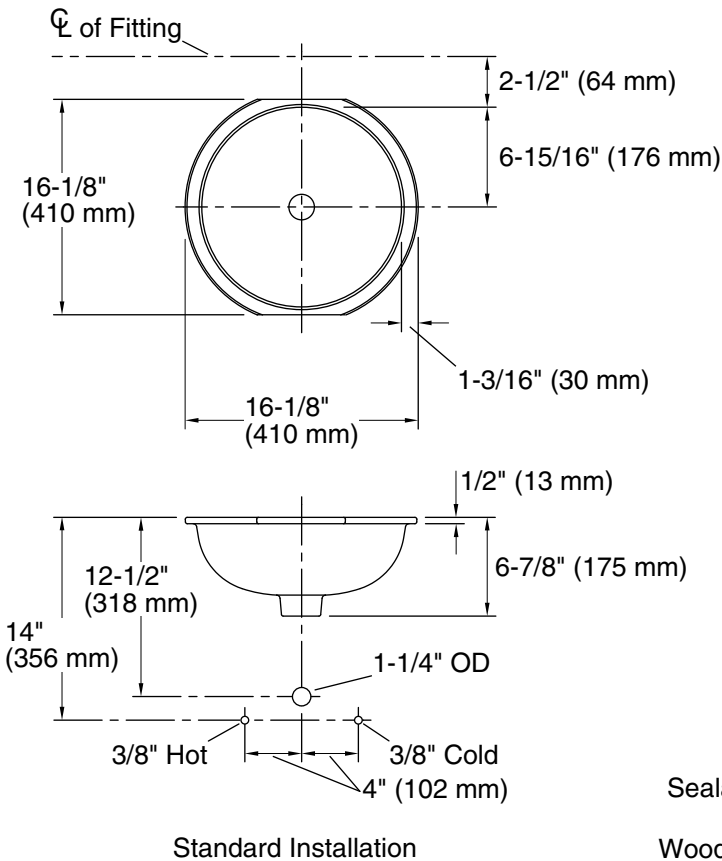

### Technical Information

All product dimensions are nominal.

Bowl configuration: Single

Installation: Under-mount

Bowl area (Only): Diameter: 13-3/4" (349 mm)  
Water depth: 5" (127 mm)

Drain hole: 1-3/4" (44 mm)