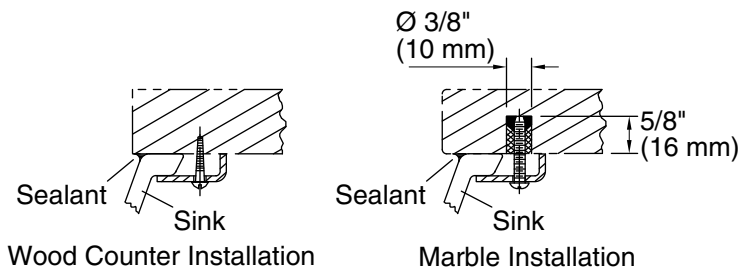

### Technical Information

All product dimensions are nominal.

Bowl configuration: Single

Installation: Under-mount

Bowl area (Only): Diameter: 13-3/4" (349 mm)  
Water depth: 5" (127 mm)

Drain hole: 1-3/4" (44 mm)