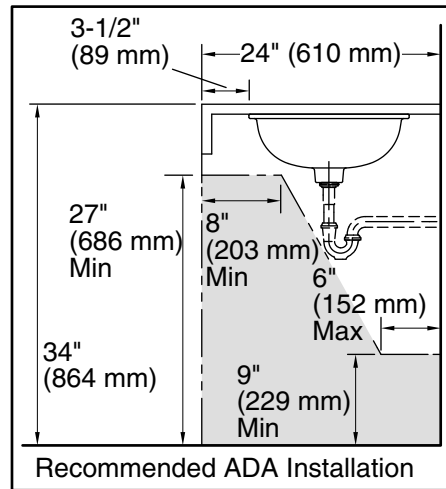

### Technical Information

All product dimensions are nominal.

Bowl configuration: Single

Installation: Under-mount

Bowl area (Only): Diameter: 13-3/4" (349 mm)  
Water depth: 5" (127 mm)

Drain hole: 1-3/4" (44 mm)