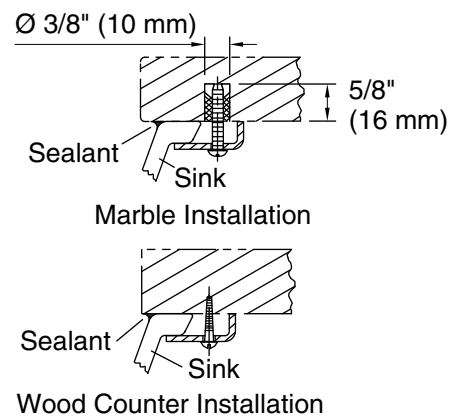

Technical Information

All product dimensions are nominal.

- Bowl configuration: Single
- Installation: Under-mount
- Bowl area (Only):
  - Length: 17" (432 mm)
  - Width: 14" (356 mm)
  - Water depth: 6-3/8" (162 mm)
- Drain hole: 1-3/4" (44 mm)
- Template: 1151011-7, required, included

Notes

Install this product according to the installation instructions.

NOTICE: Countertop manufacturer or cutter must use the current product template available at www.kohler.com, or by calling 1-800-4KOHLER. Kohler Co. is not responsible for cutout errors when the incorrect cutout template is used.

ADA compliant when installed to the specific requirements of these regulations.