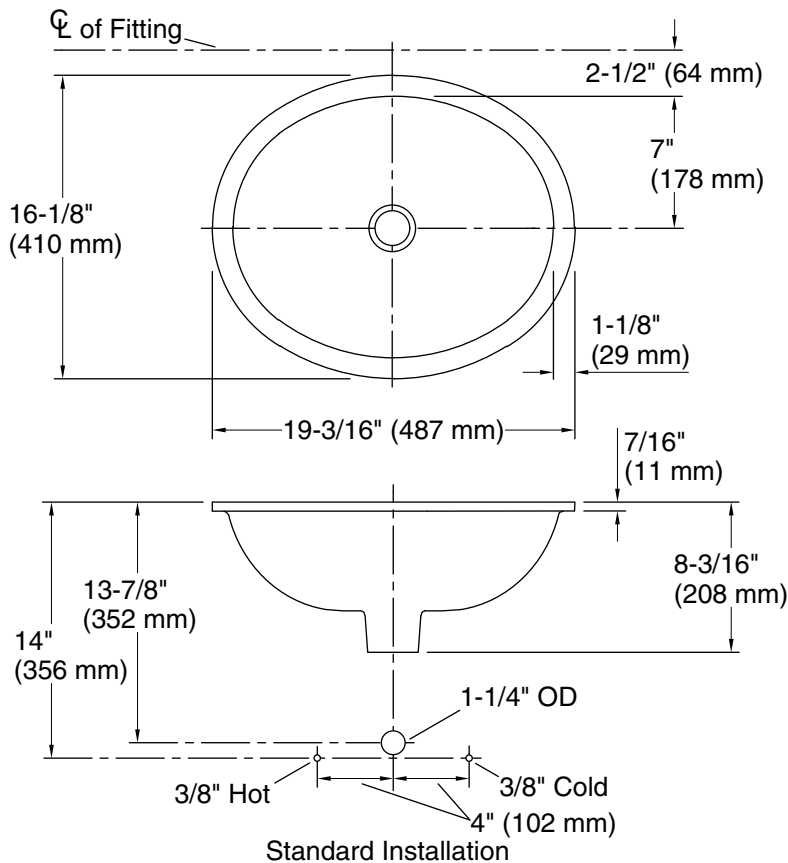

Technical Information

All product dimensions are nominal.

- Bowl configuration: Single
- Installation: Under-mount
- Bowl area (Only):
  - Length: 17" (432 mm)
  - Width: 14" (356 mm)
  - Water depth: 6-3/8" (162 mm)
- Drain hole: 1-3/4" (44 mm)
- Template: 1151011-7, required, included

Notes

Install this product according to the installation instructions.

NOTICE: Countertop manufacturer or cutter must use the current product template available at www.kohler.com, or by calling 1-800-4KOHLER. Kohler Co. is not responsible for cutout errors when the incorrect cutout template is used.

ADA compliant when installed to the specific requirements of these regulations.