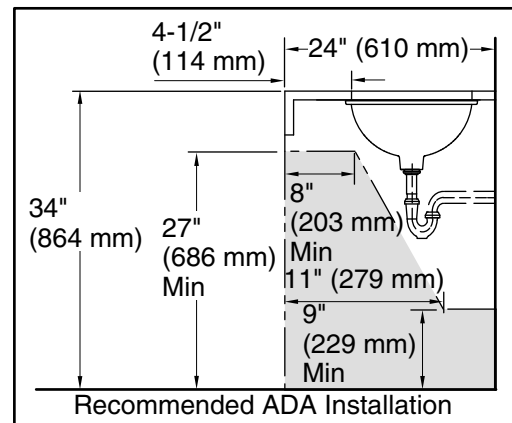

Technical Information

All product dimensions are nominal.

- Bowl configuration: Single
- Installation: Under-mount
- Bowl area (Only):
  - Length: 17" (432 mm)
  - Width: 14" (356 mm)
  - Water depth: 6-3/8" (162 mm)
- Drain hole: 1-3/4" (44 mm)
- Template: 1151011-7, required, included

Notes

Install this product according to the installation instructions.

NOTICE: Countertop manufacturer or cutter must use the current product template available at www.kohler.com, or by calling 1-800-4KOHLER. Kohler Co. is not responsible for cutout errors when the incorrect cutout template is used.

ADA compliant when installed to the specific requirements of these regulations.