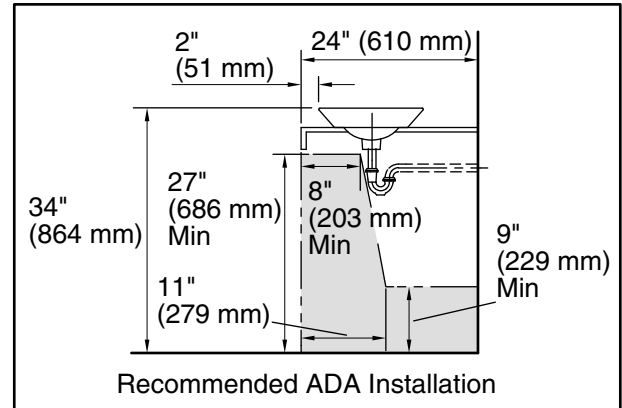

**Technical Information**

All product dimensions are nominal.

- Bowl configuration: Single
- Installation: Vessel
- Bowl area (Only): Diameter: 15-7/8" (403 mm)  
Water depth: 4-1/4" (108 mm)
- Drain hole: 1-3/4" (44 mm)
- Template: 1002980-7, required, included

**Notes**

Install this product according to the installation instructions.

\*Spout must be 5" (127 mm) long (min) for adequate clearance into the bathroom sink when installed with centerline as shown.

NOTICE: Countertop manufacturer or cutter must use the cut-out template provided with the product, or a current one provided by Kohler Co. (call 1-800-4-KOHLER). Kohler Co. is not responsible for cut-out errors when the incorrect cut-out template is used.