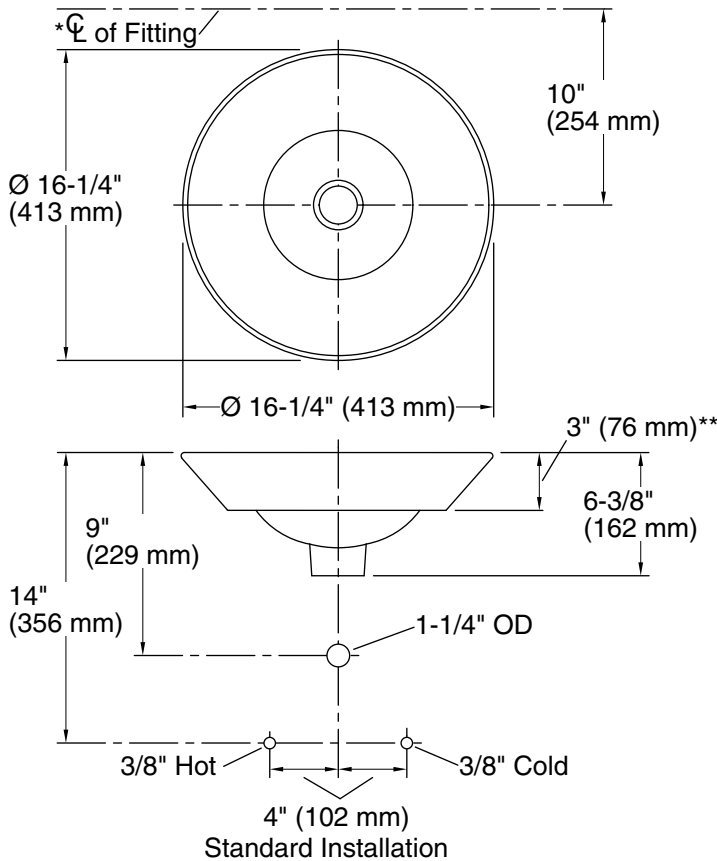

**Technical Information**

All product dimensions are nominal.

- Bowl configuration: Single
- Installation: Vessel
- Bowl area (Only): Diameter: 15-7/8" (403 mm)  
Water depth: 4-1/4" (108 mm)
- Drain hole: 1-3/4" (44 mm)
- Template: 1002980-7, required, included

**Notes**

Install this product according to the installation instructions.

\*Spout must be 5" (127 mm) long (min) for adequate clearance into the bathroom sink when installed with centerline as shown.

NOTICE: Countertop manufacturer or cutter must use the cut-out template provided with the product, or a current one provided by Kohler Co. (call 1-800-4-KOHLER). Kohler Co. is not responsible for cut-out errors when the incorrect cut-out template is used.