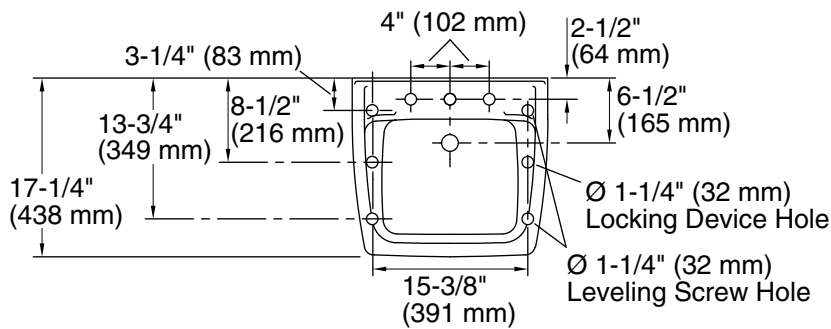

### Technical Information

All product dimensions are nominal.

Bowl configuration: Single  
 Installation: Wall-mount  
 Bowl area (Only): Length: 14" (356 mm)  
 Width: 11" (279 mm)  
 With overflow: Yes  
 Water depth: 4-7/16" (113 mm)