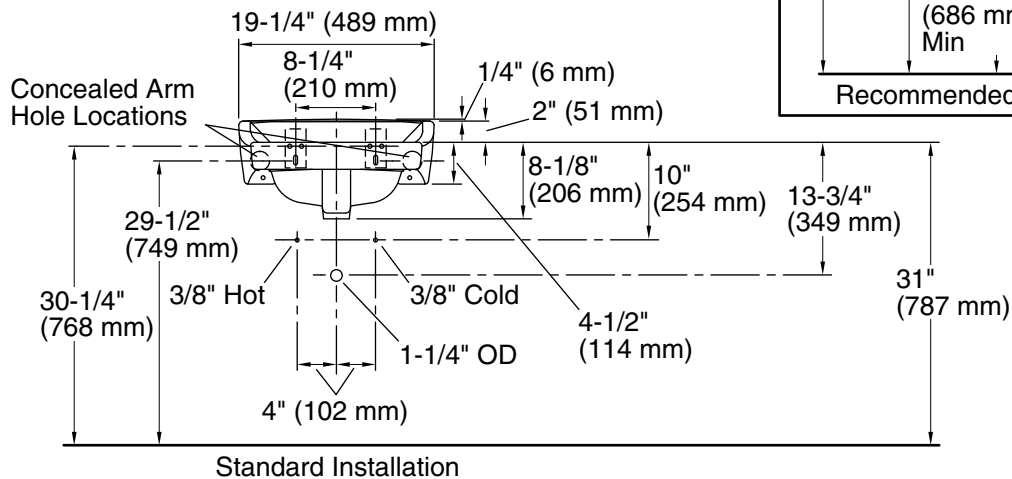

### Technical Information

All product dimensions are nominal.

Bowl configuration: Single  
 Installation: Wall-mount  
 Bowl area (Only): Length: 14" (356 mm)  
 Width: 11" (279 mm)  
 With overflow: Yes  
 Water depth: 4-7/16" (113 mm)