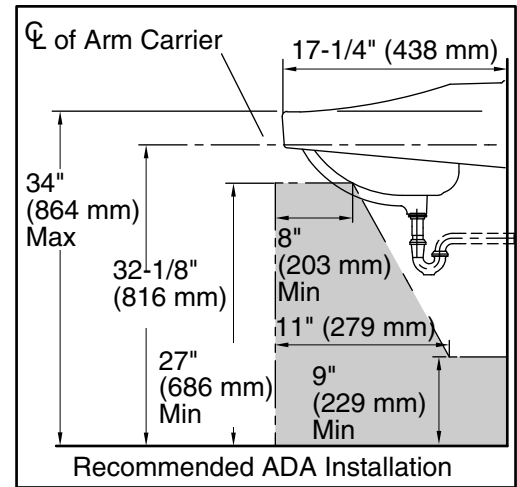

### Technical Information

All product dimensions are nominal.

Bowl configuration: Single  
 Installation: Wall-mount  
 Bowl area (Only): Length: 14" (356 mm)  
 Width: 11" (279 mm)  
 With overflow: Yes  
 Water depth: 4-7/16" (113 mm)