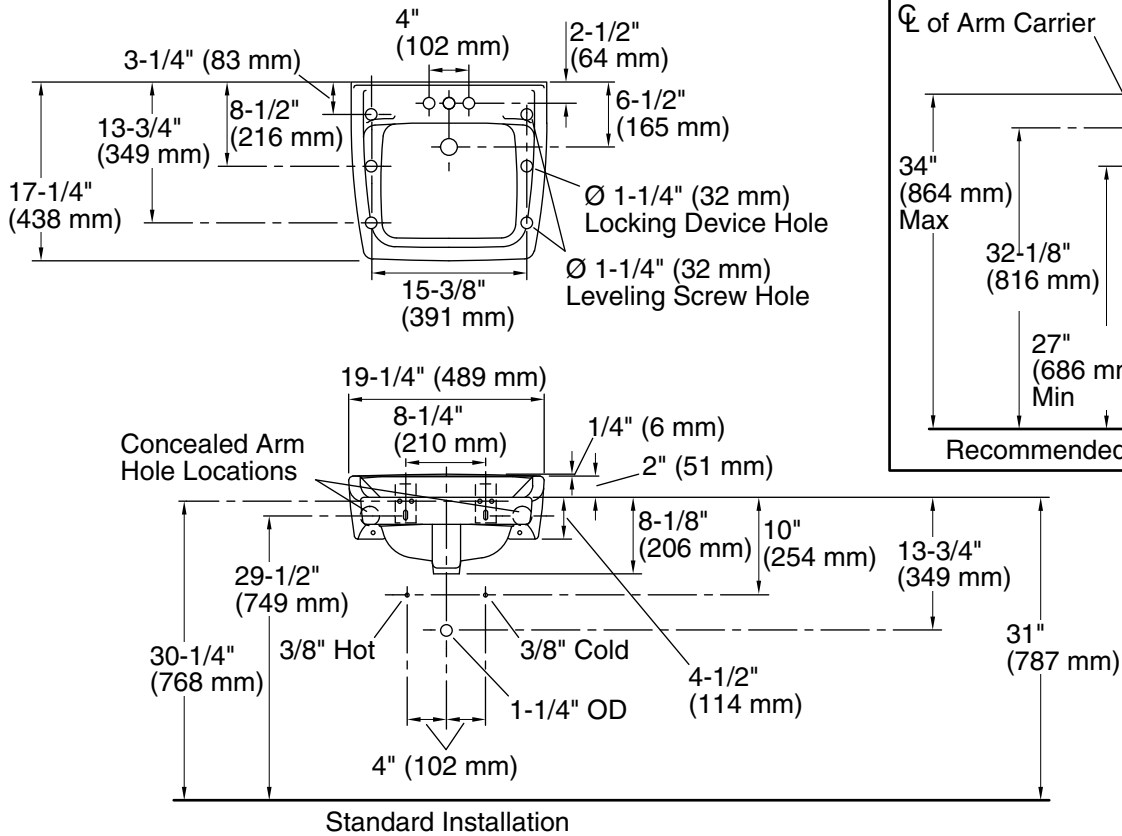

Chesapeake™

Wall-Mount Bathroom Sink

K-1728

Features

- Made from premium materials that withstand high-volume usage.
- Constructed of vitreous china.
- 19-1/4"L x 17-1/4"W.
- Wall-mount installation.
- Faucet not included.
- Ledge-back.
- Includes wall hanger.
- Drilled for concealed arm carrier.

Recommended Products/Accessories

K-8998 P-Trap

Included Components

Additional Components:
Hanger(s)

ADA

Codes/Standards

ASME A112.19.2/CSA B45.1
ADA
ICC/ANSI A117.1

KOHLER® One-Year Limited Warranty

See website for detailed warranty information.

Available Colors/Finishes

Color tiles intended for reference only.

Color	Code	Description
	0	White
	96	Biscuit
	47	Almond

Technical Information

All product dimensions are nominal.

Bowl configuration:	Single
Installation:	Wall-mount
Bowl area (Only):	Length: 14" (356 mm) Width: 11" (279 mm) With overflow: Yes Water depth: 4-7/16" (113 mm)
Number of deck holes:	3
Faucet hole spacing:	4" (102 mm)
Faucet hole(s):	1-1/4" (32 mm)
Drain hole:	1-3/4" (44 mm)