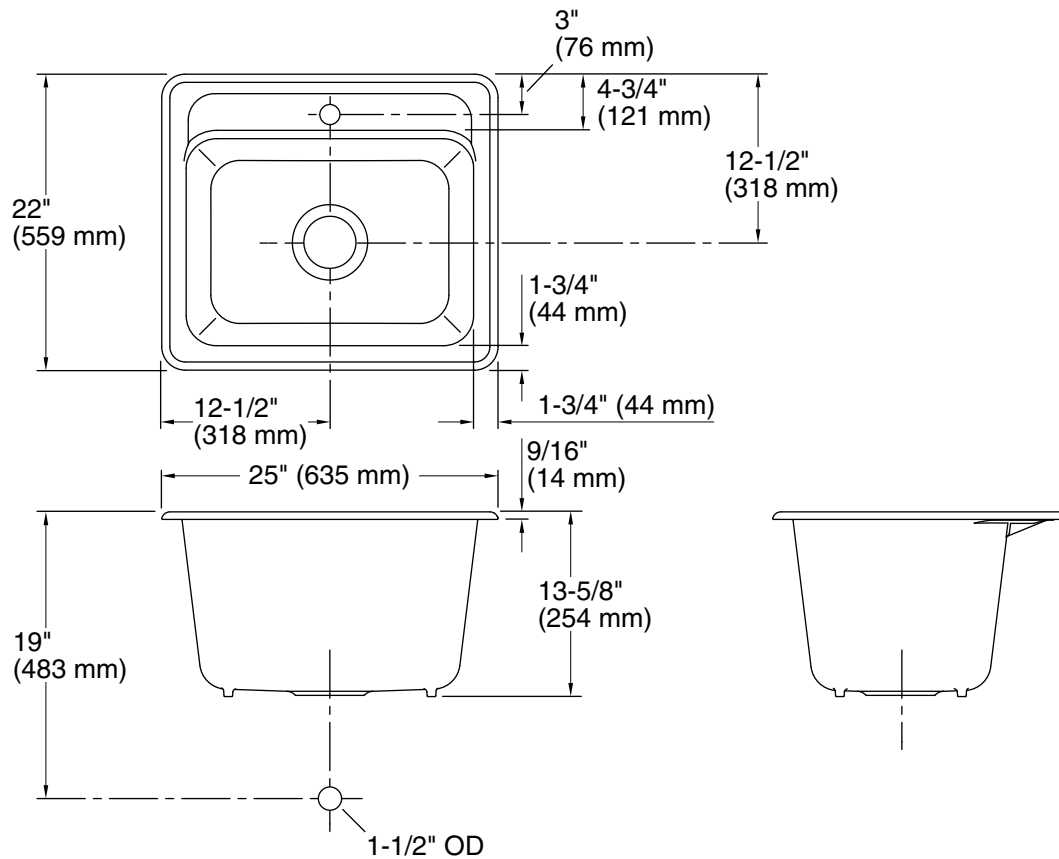

### Features

- Fits minimum 27-inch base cabinet if installed as top-mount or under-mount.
- Single bowl.
- 13-inch depth provides generous workspace.
- Single faucet hole.

### Technical Information

All product dimensions are nominal.

Bowl configuration:	Single
Installation:	Top-mount, Under-mount
Min. base cabinet width:	27" (686 mm)
Bowl area:	Length: 21-1/2" (546 mm) Width: 15-1/2" (394 mm) Bowl depth: 13" (330 mm) Water depth: 13" (330 mm)
Number of deck holes:	1
Faucet hole(s):	1-3/8" (35 mm)
Drain hole:	3-7/8" (98 mm)
Template:	1079983-7, required, included