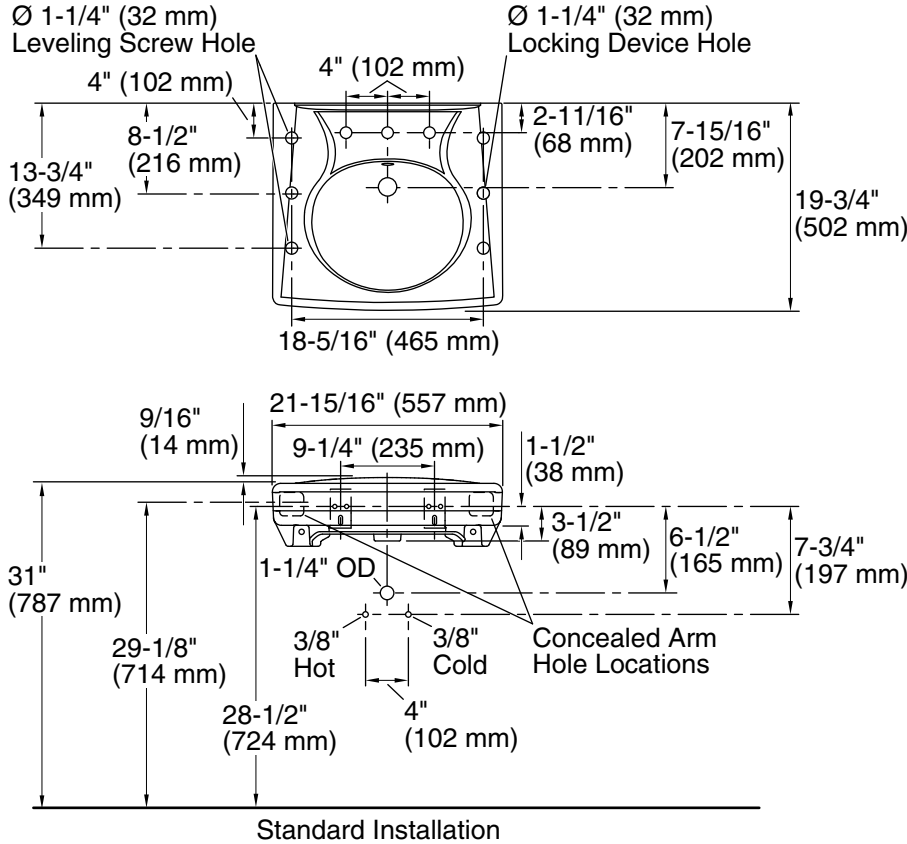

Features

- 8-inch center faucet holes.
- Oval basin.
- Overflow drain.
- Includes wall hanger.

Material

- Vitreous china.

Installation

- Wall-mount.
- Drilled for concealed arm carrier installation.

Optional Products/Accessories

K-8998 P-Trap
K-1998 Shroud

Included Components

Additional Components:
Hanger(s) (Qty 2)

ADA CSA B651 OBC

Codes/Standards

ASME A112.19.2/CSA B45.1
ADA
ICC/ANSI A117.1
CSA B651
OBC

KOHLER® One-Year Limited Warranty

See website for detailed warranty information.

Available Colors/Finishes

Color tiles intended for reference only.

Color	Code	Description
	0	White
	96	Biscuit
	7	Black Black™

Technical Information

All product dimensions are nominal.

- Bowl configuration: Single
- Installation: Wall-mount
- Bowl area (Only): Length: 14-3/8" (365 mm)
Width: 12-5/16" (313 mm)
With overflow: Yes
Water depth: 3-1/4" (83 mm)
- Number of deck holes: 3
- Faucet hole spacing: 8" (203 mm)
- Faucet hole(s): 1-3/8" (35 mm)
- Drain hole: 1-3/4" (44 mm)