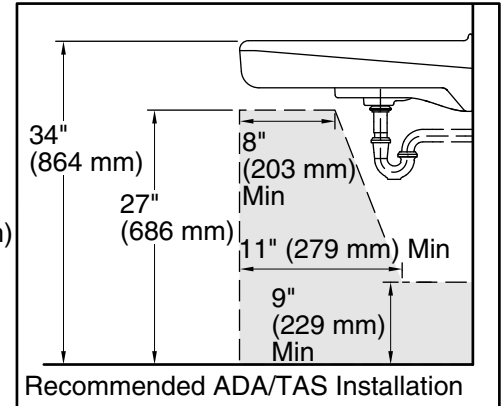

Features

- 8-inch center faucet holes.
- Oval basin.
- Overflow drain.
- Includes wall hanger.

Material

- Vitreous china.

Installation

- Wall-mount.
- Drilled for concealed arm carrier installation.

Optional Products/Accessories

K-8998 P-Trap
K-1998 Shroud

Included Components

Additional Components:
Hanger(s) (Qty 2)

ADA CSA B651 OBC

Codes/Standards

ASME A112.19.2/CSA B45.1
ADA
ICC/ANSI A117.1
CSA B651
OBC

KOHLER® One-Year Limited Warranty

See website for detailed warranty information.

Available Colors/Finishes

Color tiles intended for reference only.

Color	Code	Description
	0	White
	96	Biscuit
	7	Black Black™

Technical Information

All product dimensions are nominal.

- Bowl configuration: Single
- Installation: Wall-mount
- Bowl area (Only): Length: 14-3/8" (365 mm)
Width: 12-5/16" (313 mm)
With overflow: Yes
Water depth: 3-1/4" (83 mm)
- Number of deck holes: 3
- Faucet hole spacing: 8" (203 mm)
- Faucet hole(s): 1-3/8" (35 mm)
- Drain hole: 1-3/4" (44 mm)