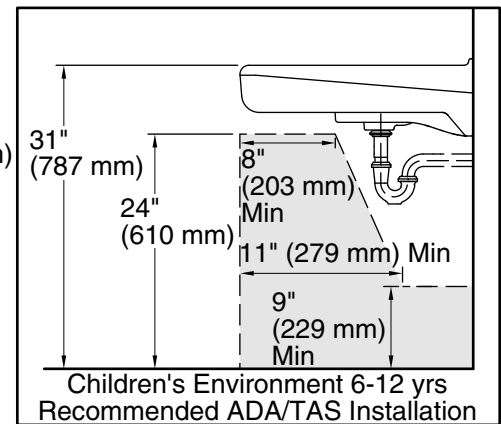

Technical Information

All product dimensions are nominal.

- Bowl configuration: Single
- Installation: Wall-mount
- Bowl area (Only): Length: 14-3/8" (365 mm)
  Width: 12-5/16" (313 mm)
  With overflow: Yes
  Water depth: 3-1/4" (83 mm)
- Number of deck holes: 3
- Faucet hole spacing: 8" (203 mm)
- Faucet hole(s): 1-3/8" (35 mm)
- Drain hole: 1-3/4" (44 mm)

Notes

- Install this product according to the installation instructions.
- ADA, OBC, CSA B651 compliant when installed to the specific requirements of these regulations.