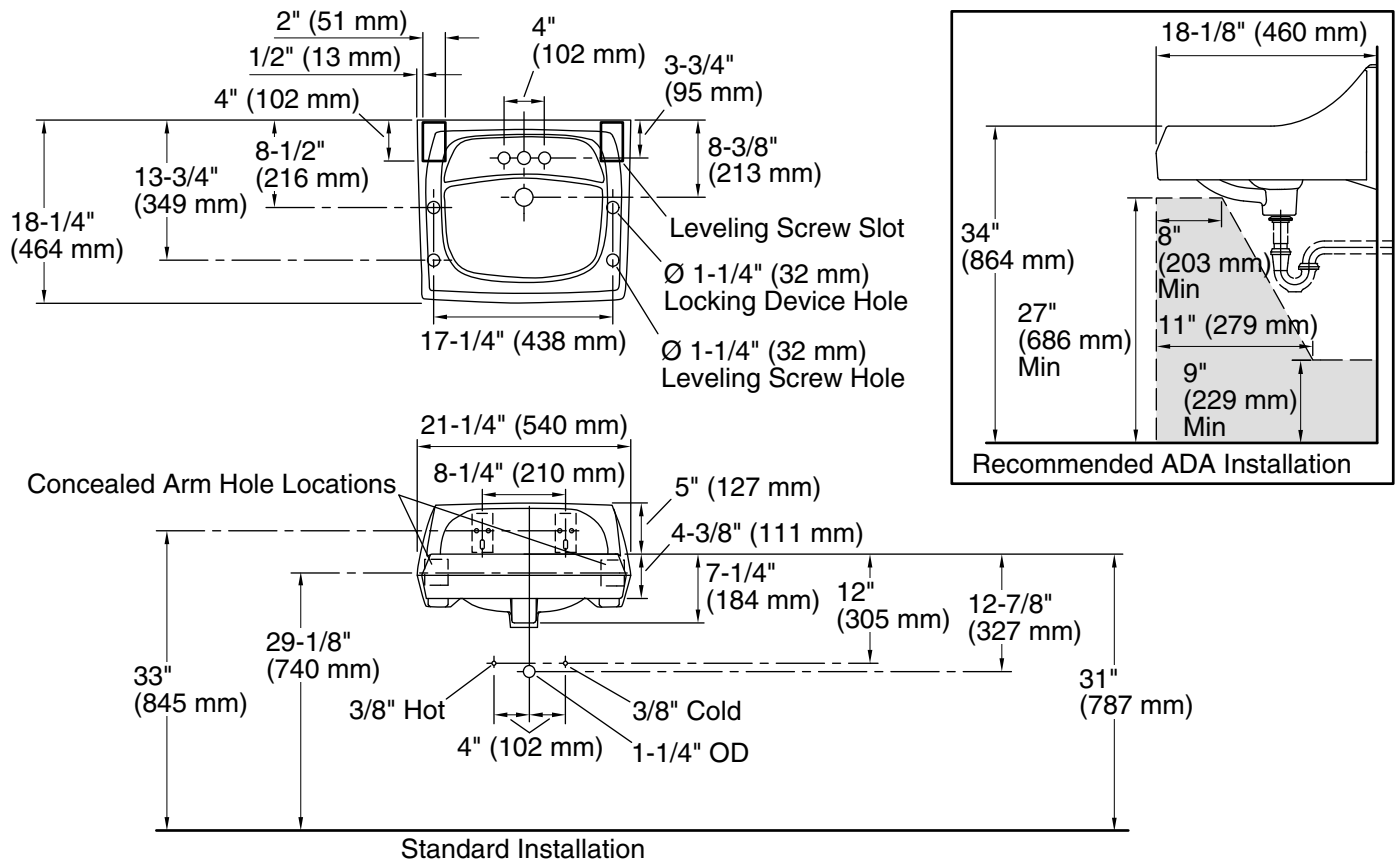

Features

- Made from premium materials that withstand high-volume usage.
- Constructed of vitreous china.
- 21-1/4"L x 18-1/8"W.
- Wall-mount installation.
- Faucet not included.
- Includes wall hanger.
- Drilled for concealed arm carrier.

Recommended Products/Accessories

K-8998 P-Trap

Included Components

Additional Components:
Hanger(s)

ADA

CSA B651

Codes/Standards

ASME A112.19.2/CSA B45.1
ADA
ICC/ANSI A117.1
CSA B651

Technical Information

All product dimensions are nominal.

Bowl configuration: Single
 Installation: Wall-mount
 Bowl area (Only): Length: 16" (406 mm)
 Width: 10" (254 mm)
 With overflow: Yes
 Water depth: 3-1/8" (79 mm)

Number of deck holes: 3
 Faucet hole spacing: 4" (102 mm)
 Soap/Lotion hole: 1-1/4" (32 mm)
 Drain hole: 1-3/4" (44 mm)

Notes

Install this product according to the installation instructions.

ADA, CSA B651 compliant when installed to the specific requirements of these regulations.