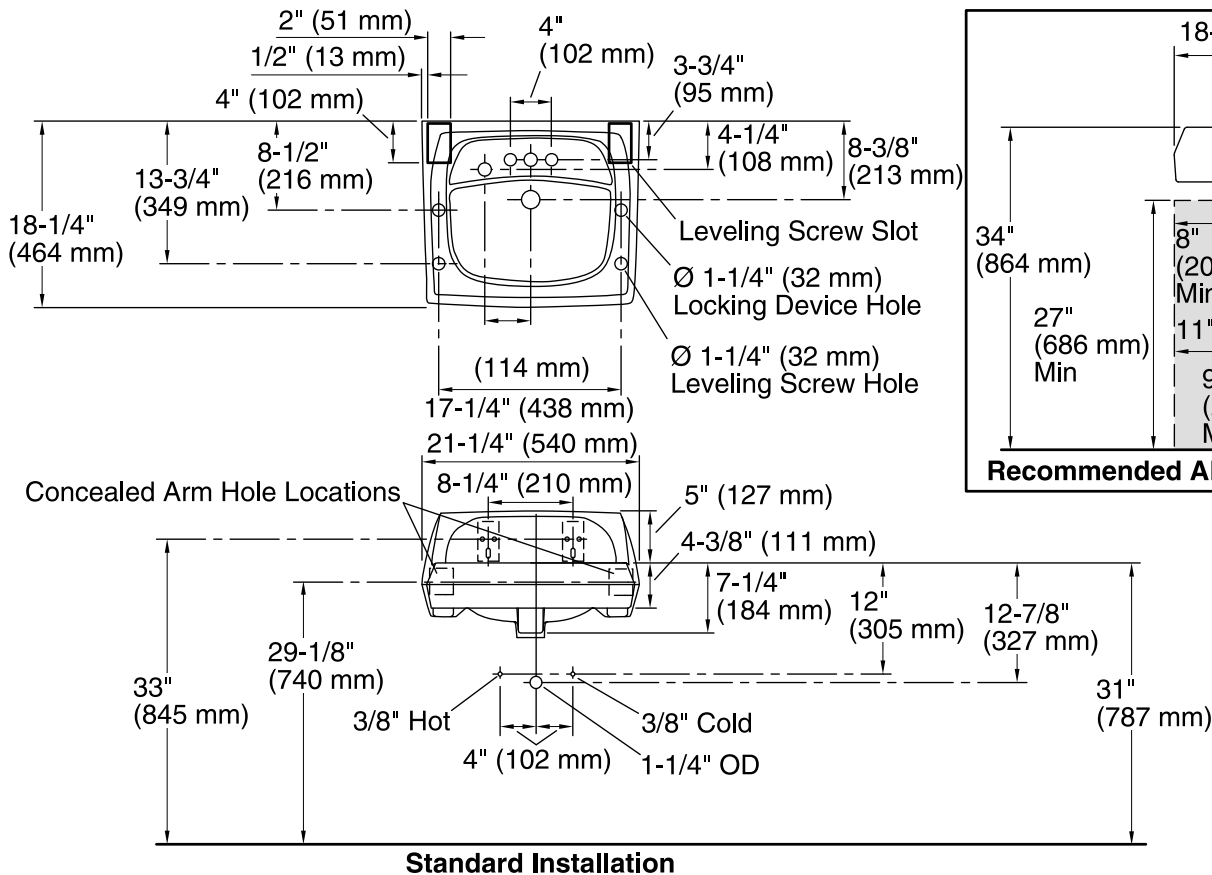

Technical Information

All product dimensions are nominal.

Installation:	Wall-mount
Bowl area (Only):	Length: 16" (406 mm) Width: 10" (254 mm) Water depth: 3-1/8" (79 mm)
Number of deck holes:	4
Faucet hole spacing:	4" (102 mm)
Faucet hole(s):	1-1/4" (32 mm)
Soap/Lotion hole:	1-1/4" (32 mm)
Drain hole:	1-3/4" (44 mm)

Notes

Install this product according to the installation instructions.

ADA, OBC, CSA B651 compliant when installed to the specific requirements of these regulations.