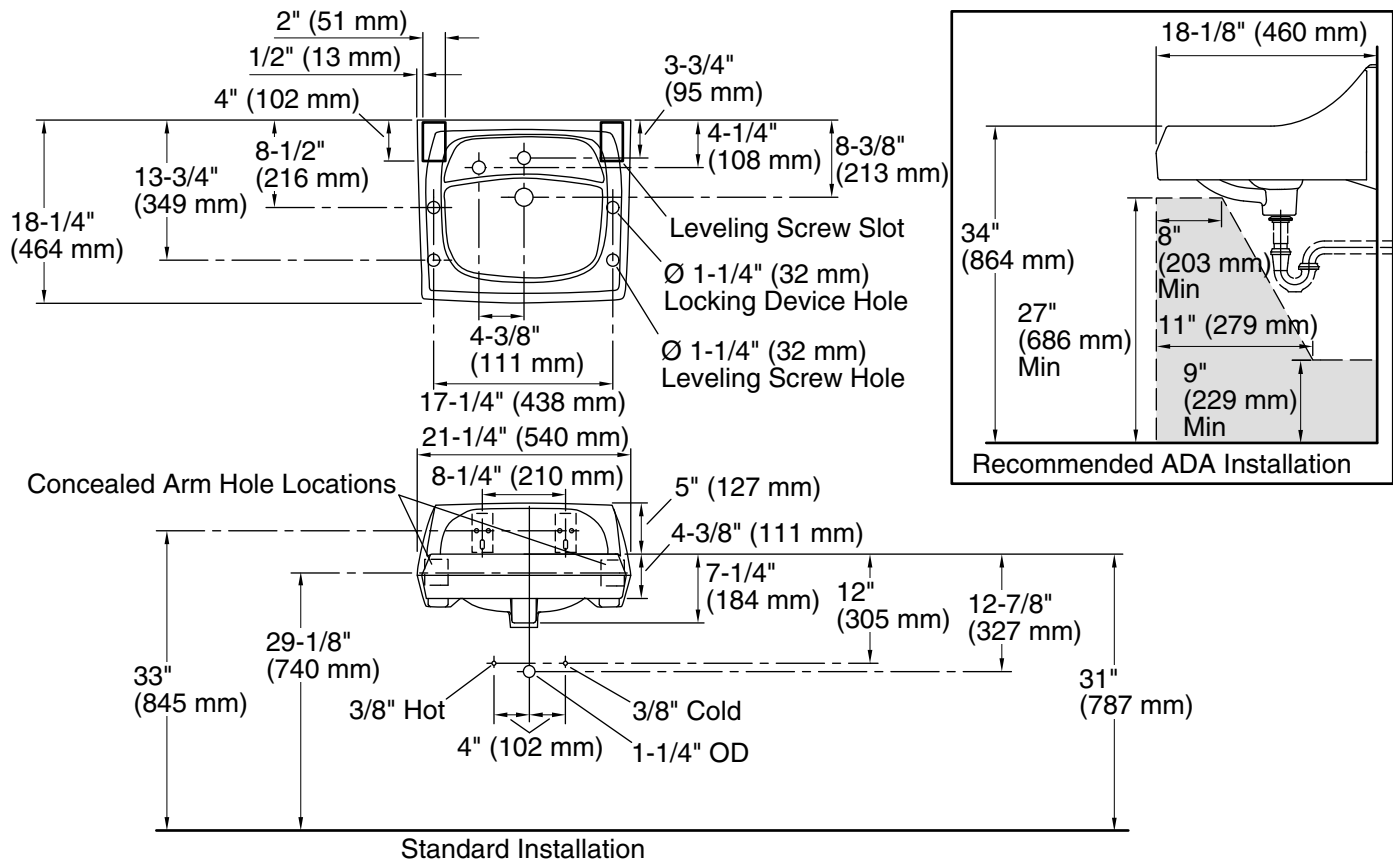

Technical Information

All product dimensions are nominal.

- Bowl configuration: Single
- Installation: Wall-mount
- Bowl area (Center): Length: 10" (254 mm)
  Width: 15" (381 mm)
  With overflow: Yes
  Water depth: 3-1/4" (83 mm)
- Number of deck holes: 2
- Faucet hole spacing: 8" (203 mm)
- Faucet hole(s): 1-3/8" (35 mm)
- Soap/Lotion hole: 1-1/4" (32 mm)
- Drain hole: 1-3/4" (44 mm)

Notes

- Install this product according to the installation instructions.
- ADA, OBC, CSA B651 compliant when installed to the specific requirements of these regulations.