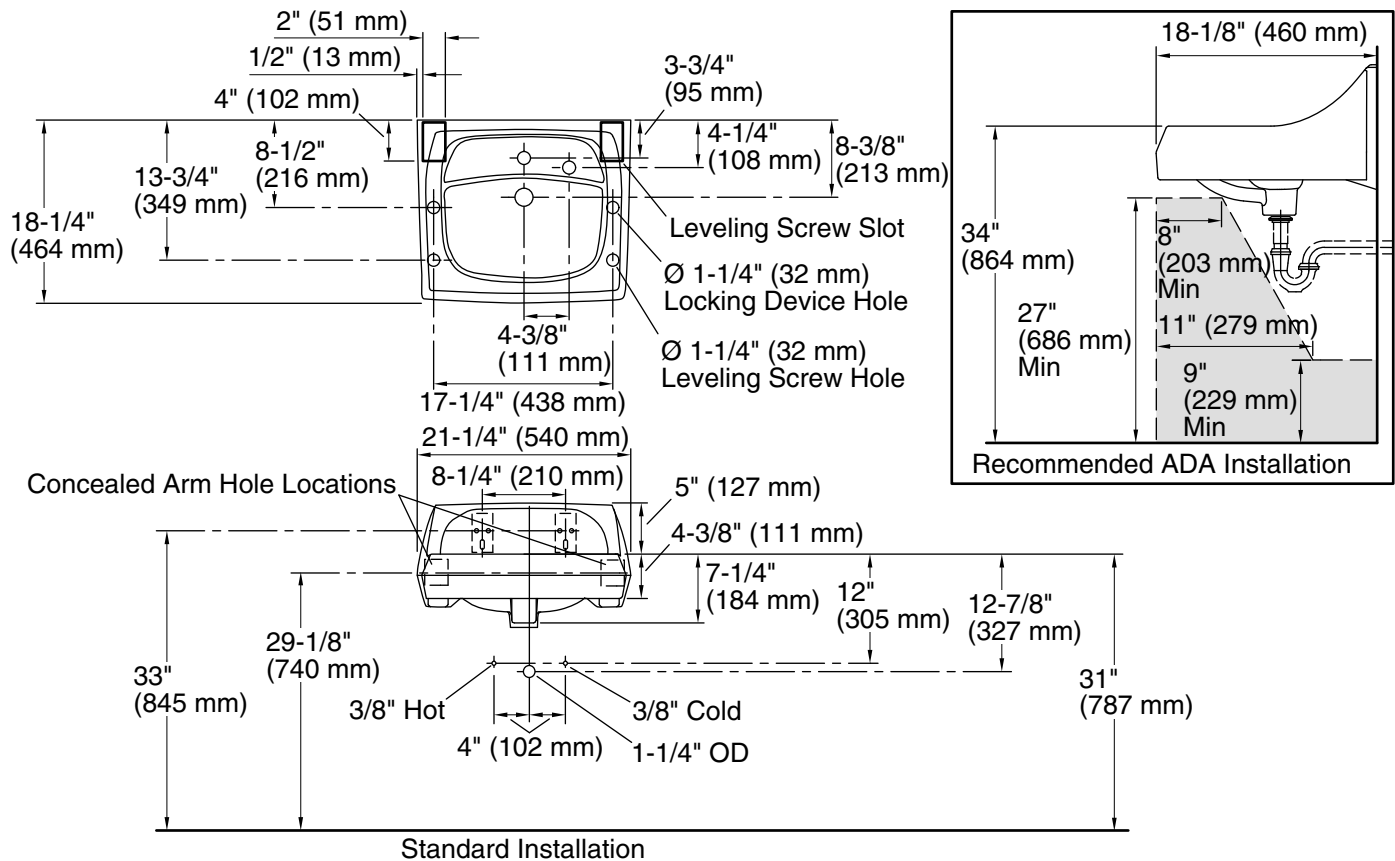

Technical Information

All product dimensions are nominal.

- Bowl configuration: Single
- Installation: Wall-mount
- Bowl area (Center): Length: 10" (254 mm)
  Width: 15" (381 mm)
  With overflow: Yes
  Water depth: 3-1/8" (79 mm)
- Number of deck holes: 2
- Faucet hole spacing: 8" (203 mm)
- Faucet hole(s): 1-3/8" (35 mm)
- Soap/Lotion hole: 1-1/4" (32 mm)
- Drain hole: 1-3/4" (44 mm)

Notes

- Install this product according to the installation instructions.
- ADA, OBC, CSA B651 compliant when installed to the specific requirements of these regulations.