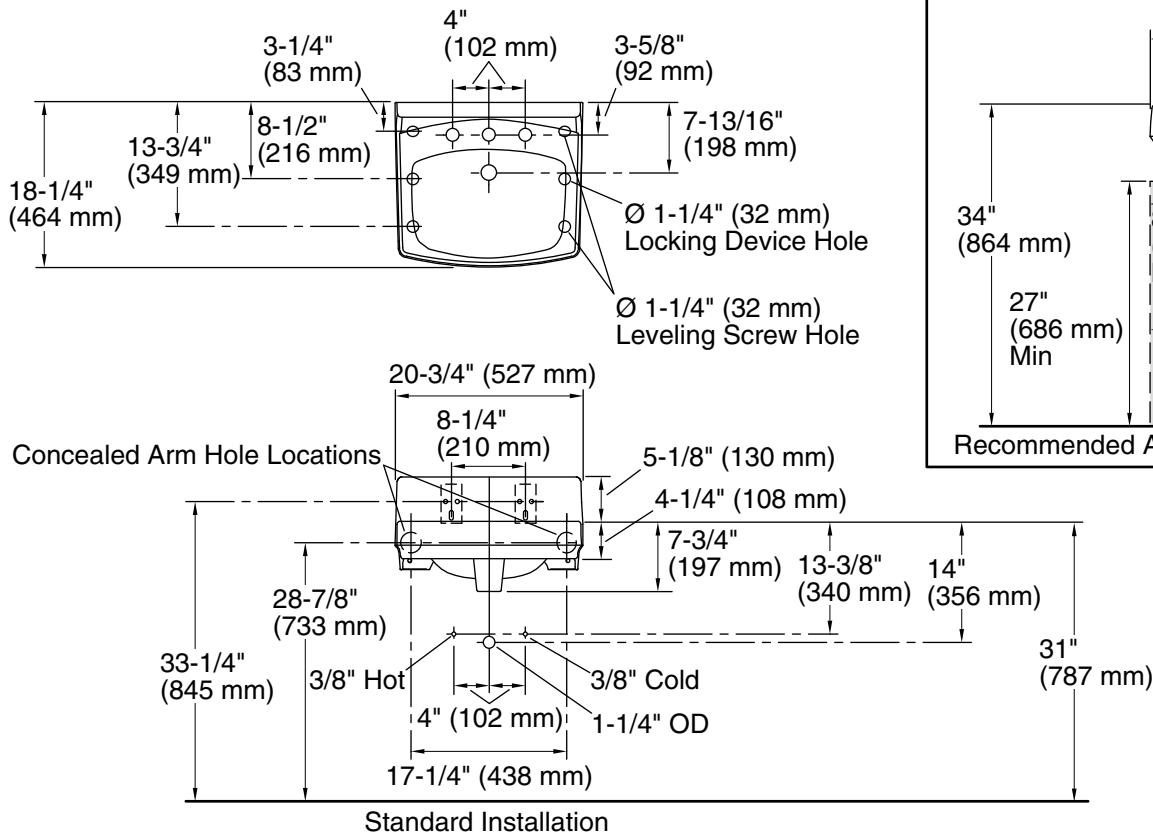

Technical Information

All product dimensions are nominal.

Bowl configuration: Single
Installation: Wall-mount
Bowl area (Center): Length: 10" (254 mm)
Width: 15" (381 mm)
With overflow: Yes
Water depth: 3-1/4" (83 mm)

Number of deck holes: 3
Faucet hole spacing: 8" (203 mm)
Faucet hole(s): 1-3/8" (35 mm)
Drain hole: 1-3/4" (44 mm)

Notes

Install this product according to the installation instructions.

ADA compliant when installed to the specific requirements of these regulations.