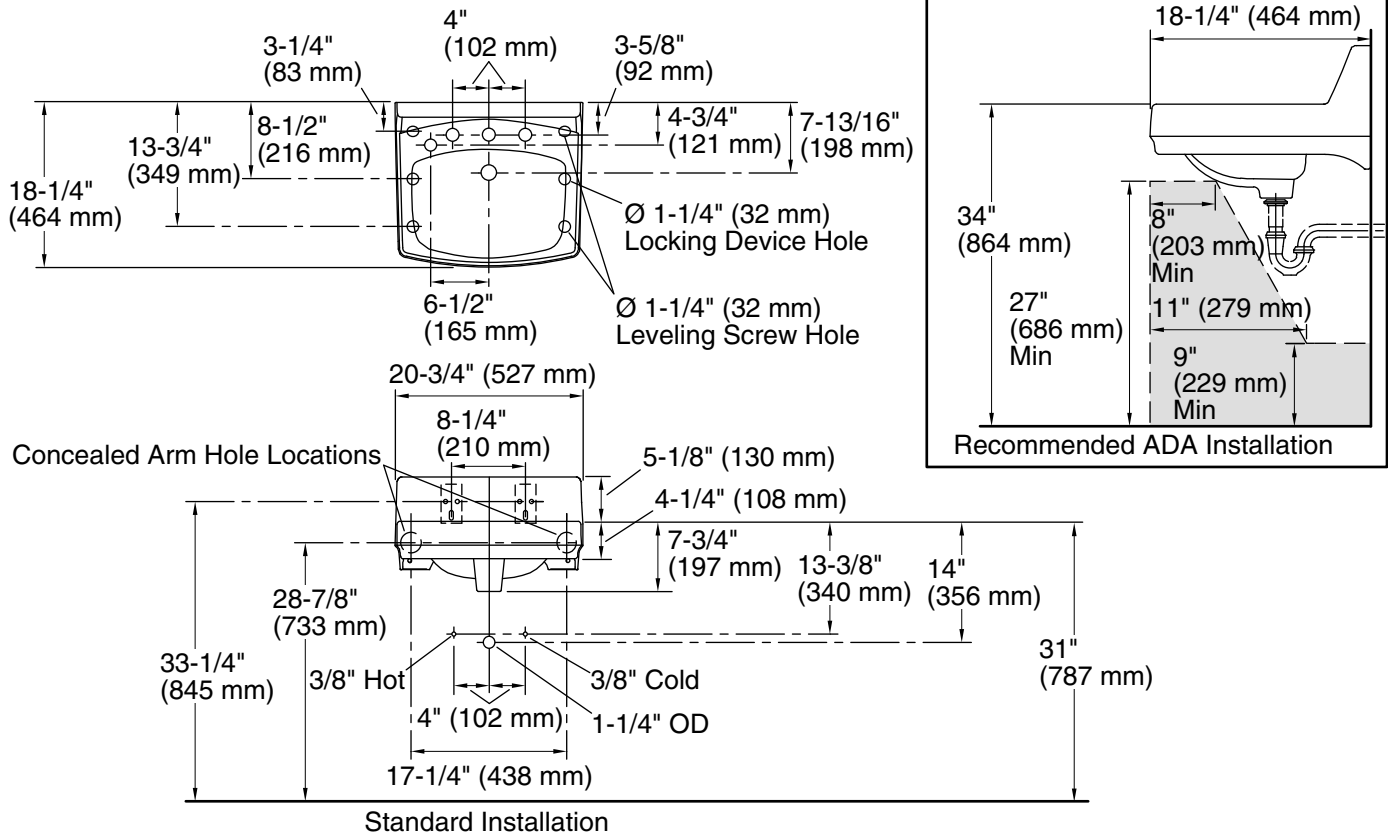

**Greenwich™**  
Wall-Mount Lavatory  
**K-2030-L**

**Features**

- Made from premium materials that withstand high-volume usage.
- Constructed of vitreous china.
- 20-3/4"L x 18-1/4"W.
- Wall-mount installation.
- Faucet not included.
- Includes wall hanger.
- Drilled for concealed arm carrier.

### Technical Information

All product dimensions are nominal.

Bowl configuration: Single  
 Installation: Wall-mount  
 Bowl area (Center): Length: 10" (254 mm)  
 Width: 15" (381 mm)  
 With overflow: Yes  
 Water depth: 3-1/4" (83 mm)

Number of deck holes: 4  
 Faucet hole spacing: 8" (203 mm)  
 Faucet hole(s): 1-3/8" (35 mm)  
 Soap/Lotion hole: 1-1/4" (32 mm)  
 Drain hole: 1-3/4" (44 mm)