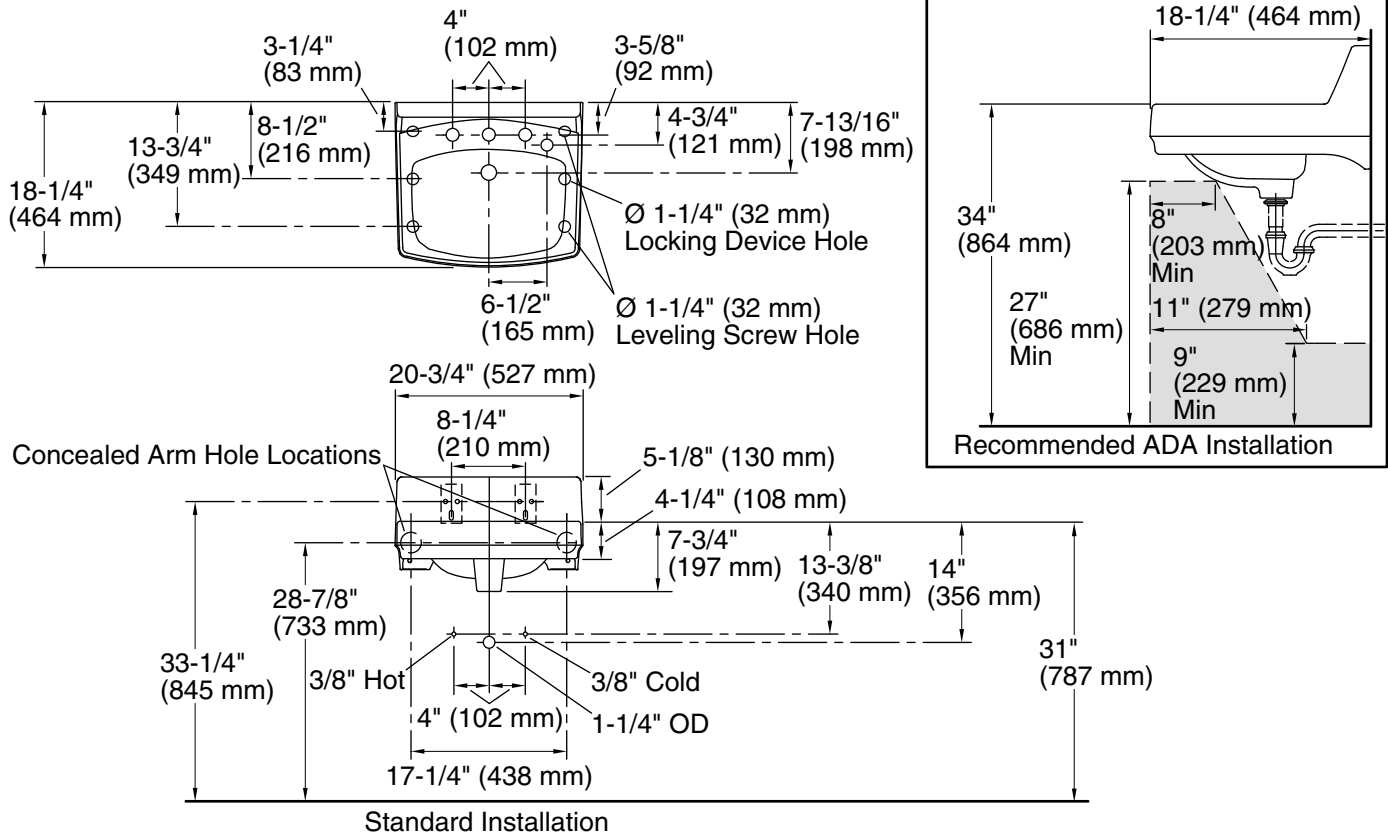

Technical Information

All product dimensions are nominal.

1. Bowl configuration: Single
2. Installation: Wall-mount
3. Bowl area (Center): Length: 10" (254 mm)
   Width: 15" (381 mm)
   With overflow: Yes
   Water depth: 3-1/4" (83 mm)
4. Number of deck holes: 4
5. Faucet hole spacing: 8" (203 mm)
6. Faucet hole(s): 1-3/8" (35 mm)
7. Soap/Lotion hole: 1-1/4" (32 mm)
8. Drain hole: 1-3/4" (44 mm)

Notes

Install this product according to the installation instructions.

ADA compliant when installed to the specific requirements of these regulations.