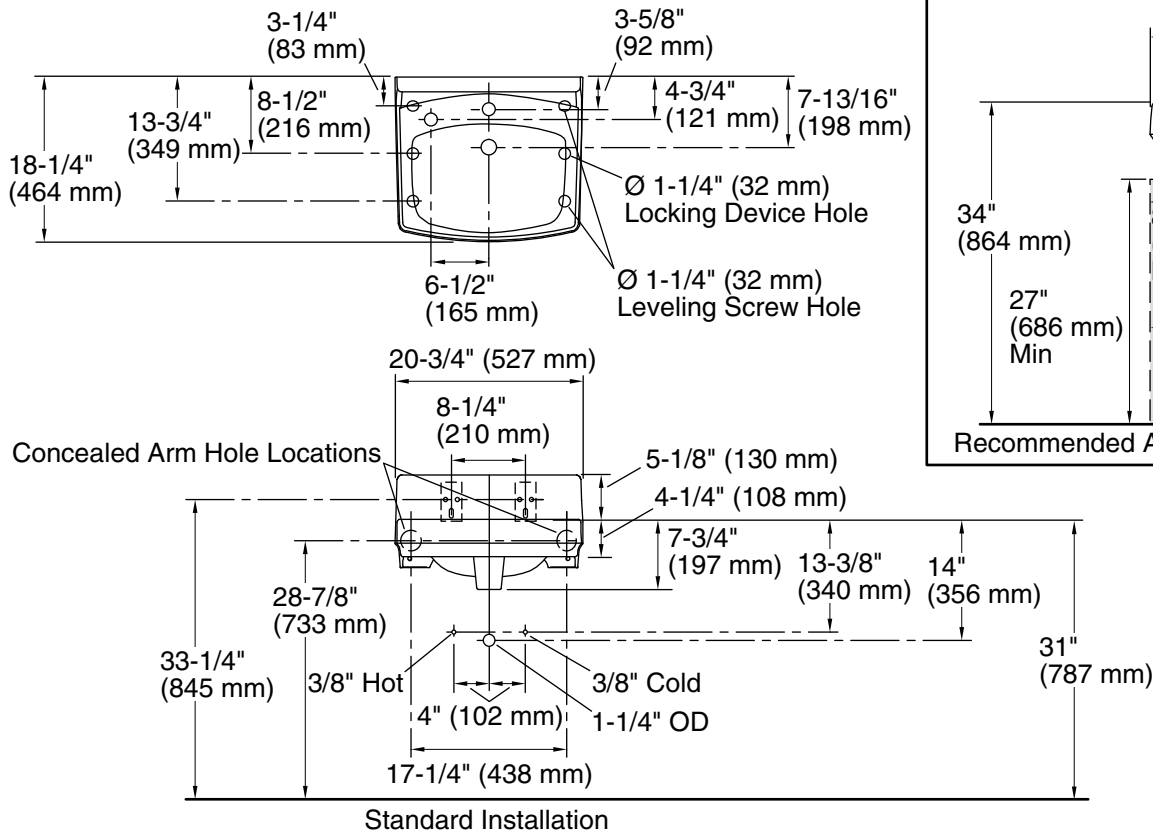

Technical Information

All product dimensions are nominal.

Bowl configuration: Single
Installation: Wall-mount
Bowl area (Center): Length: 10" (254 mm)
Width: 15" (381 mm)
With overflow: Yes
Water depth: 3-1/4" (83 mm)

Number of deck holes: 2
Faucet hole spacing: 8" (203 mm)
Faucet hole(s): 1-3/8" (35 mm)
Soap/Lotion hole: 1-1/4" (32 mm)
Drain hole: 1-3/4" (44 mm)

Notes

Install this product according to the installation instructions.

ADA compliant when installed to the specific requirements of these regulations.