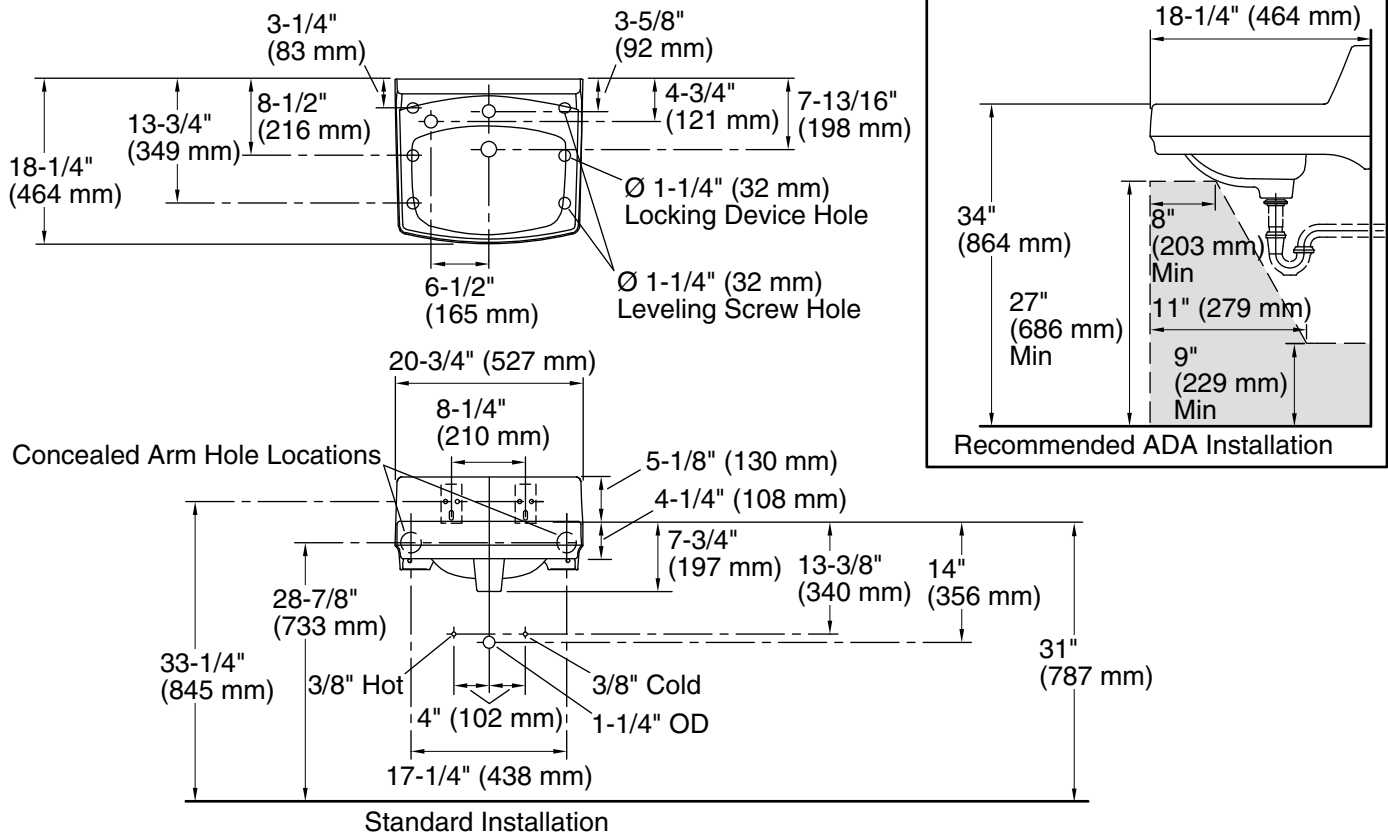

Features

- Made from premium materials that withstand high-volume usage.
- Constructed of vitreous china.
- 20-3/4"L x 18-1/4"W.
- Wall-mount installation.
- Single-hole drilling.
- Includes wall hanger.
- With sealed overflow and soap dispenser drilling on left.

Color	Code	Description
-------	------	-------------

	0	White
--------------------------------------------------------------------------------------	---	-------

Technical Information

All product dimensions are nominal.

Bowl configuration: Single
 Installation: Wall-mount
 Bowl area (Only): Length: 10" (254 mm)
 Width: 15" (381 mm)
 With overflow: Yes
 Water depth: 3-1/4" (83 mm)

Number of deck holes: 2
 Faucet hole spacing: 8" (203 mm)
 Faucet hole(s): 1-3/8" (35 mm)
 Soap/Lotion hole: 1-1/4" (32 mm)
 Drain hole: 1-3/4" (44 mm)