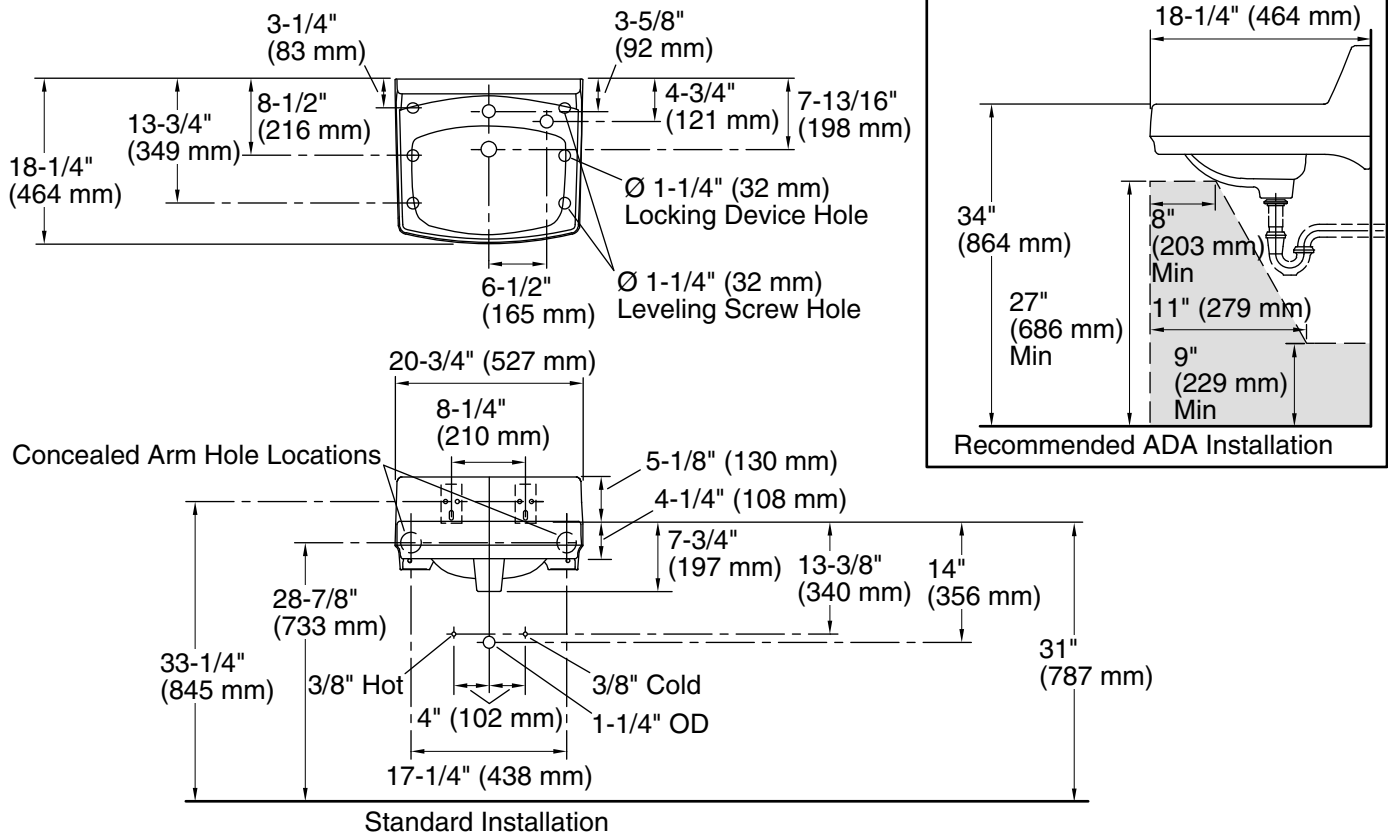

Greenwich™

Wall-Mounted Bathroom Sink

K-2031-NR

Features

- Made from premium materials that withstand high-volume usage.
- Constructed of vitreous china.
- 20-3/4"L x 18-1/4"W.
- Wall-mount installation.
- Single-hole drilling.
- Includes wall hanger.
- Drilled for concealed arm carrier.
- With sealed overflow and soap dispenser drilling on right.

	0	White
--	---	-------

Technical Information

All product dimensions are nominal.

Bowl configuration: Single
 Installation: Wall-mount
 Bowl area (Only): Length: 10" (254 mm)
 Width: 15" (381 mm)
 With overflow: Yes
 Water depth: 3-1/4" (83 mm)

Number of deck holes: 2
 Faucet hole spacing: 8" (203 mm)
 Faucet hole(s): 1-3/8" (35 mm)
 Soap/Lotion hole: 1-1/4" (32 mm)
 Drain hole: 1-3/4" (44 mm)

Notes

Install this product according to the installation instructions.