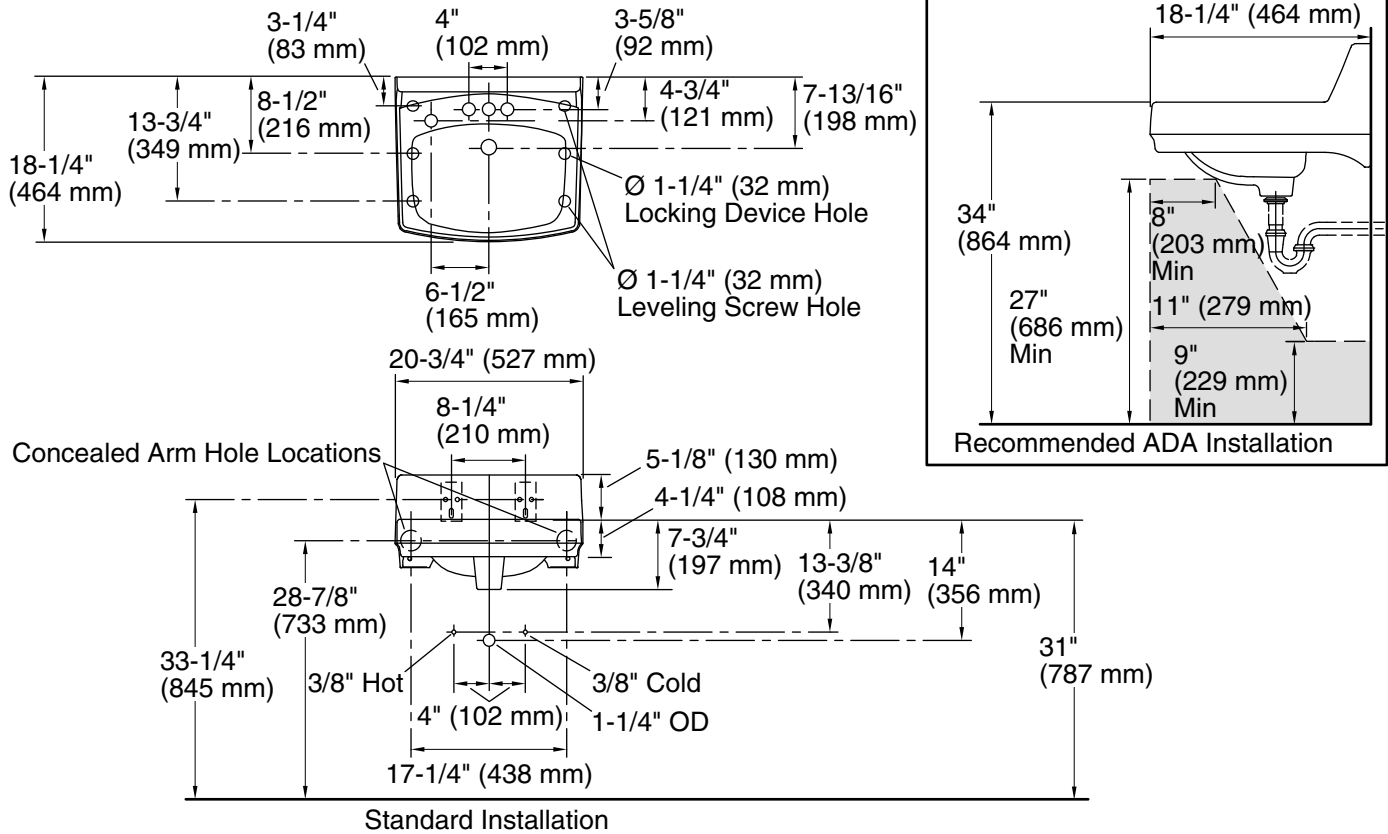

**Greenwich™**  
Wall-Mount Bathroom Sink  
**K-2032-NL**

**Features**

- Made from premium materials that withstand high-volume usage.
- Constructed of vitreous china.
- 20-3/4"L x 18-1/4"W.
- Wall-mount installation.
- 4" center drilling.
- Includes wall hanger.
- With sealed overflow and soap dispenser drilling on left.

**Recommended Products/Accessories**

K-8998 P-Trap

**Included Components**

Additional Components:  
Hanger(s)

**ADA**

**Codes/Standards**

ASME A112.19.2/CSA B45.1  
ADA  
ICC/ANSI A117.1

**KOHLER® One-Year Limited Warranty**

### Technical Information

All product dimensions are nominal.

Bowl configuration: Single  
 Installation: Wall-mount  
 Bowl area (Center): Length: 10" (254 mm)  
 Width: 15" (381 mm)  
 With overflow: Yes  
 Water depth: 3-1/4" (83 mm)

Number of deck holes: 4  
 Faucet hole spacing: 8" (203 mm)  
 Faucet hole(s): 1-1/4" (32 mm)  
 Soap/Lotion hole: 1-1/4" (32 mm)  
 Drain hole: 1-3/4" (44 mm)