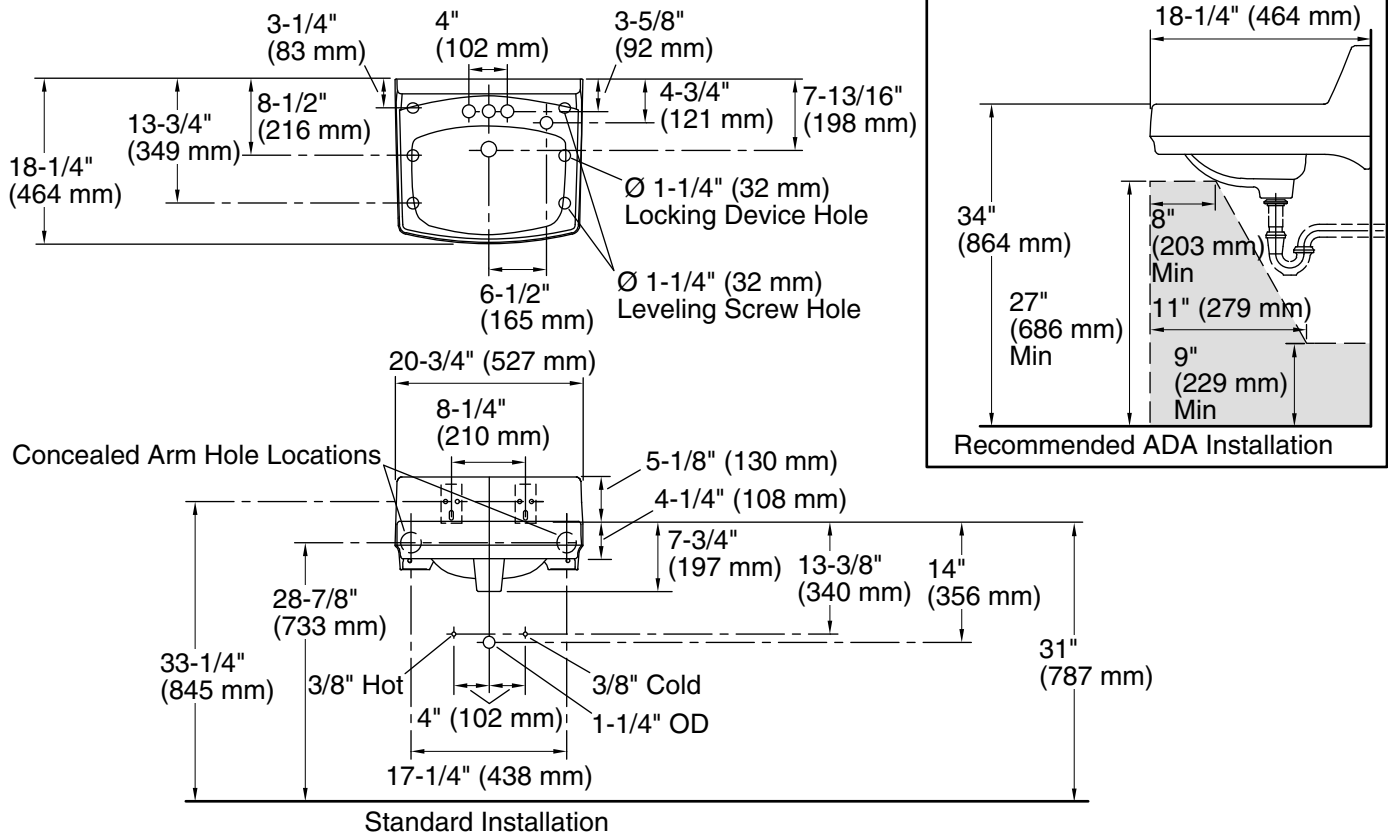

Greenwich™
Wall-Mount Bathroom Sink
K-2032-NR

Features

- Made from premium materials that withstand high-volume usage.
- Constructed of vitreous china.
- 20-3/4"L x 18-1/4"W.
- Wall-mount installation.
- 4" center drilling.
- Includes wall hanger.
- With sealed overflow and soap dispenser drilling on right.

Recommended Products/Accessories

K-8998 P-Trap

Included Components

Additional Components:
Hanger(s)

ADA

Codes/Standards

ASME A112.19.2/CSA B45.1
ADA
ICC/ANSI A117.1

KOHLER® One-Year Limited Warranty

See website for detailed warranty information.

Available Colors/Finishes

Color tiles intended for reference only.

Color Code Description

■ 0 White

Technical Information

All product dimensions are nominal.

- Bowl configuration: Single
- Installation: Wall-mount
- Bowl area (Center): Length: 10" (254 mm)
Width: 15" (381 mm)
With overflow: Yes
Water depth: 3-1/4" (83 mm)
- Number of deck holes: 4
- Faucet hole spacing: 8" (203 mm)
- Faucet hole(s): 1-1/4" (32 mm)
- Soap/Lotion hole: 1-1/4" (32 mm)
- Drain hole: 1-3/4" (44 mm)