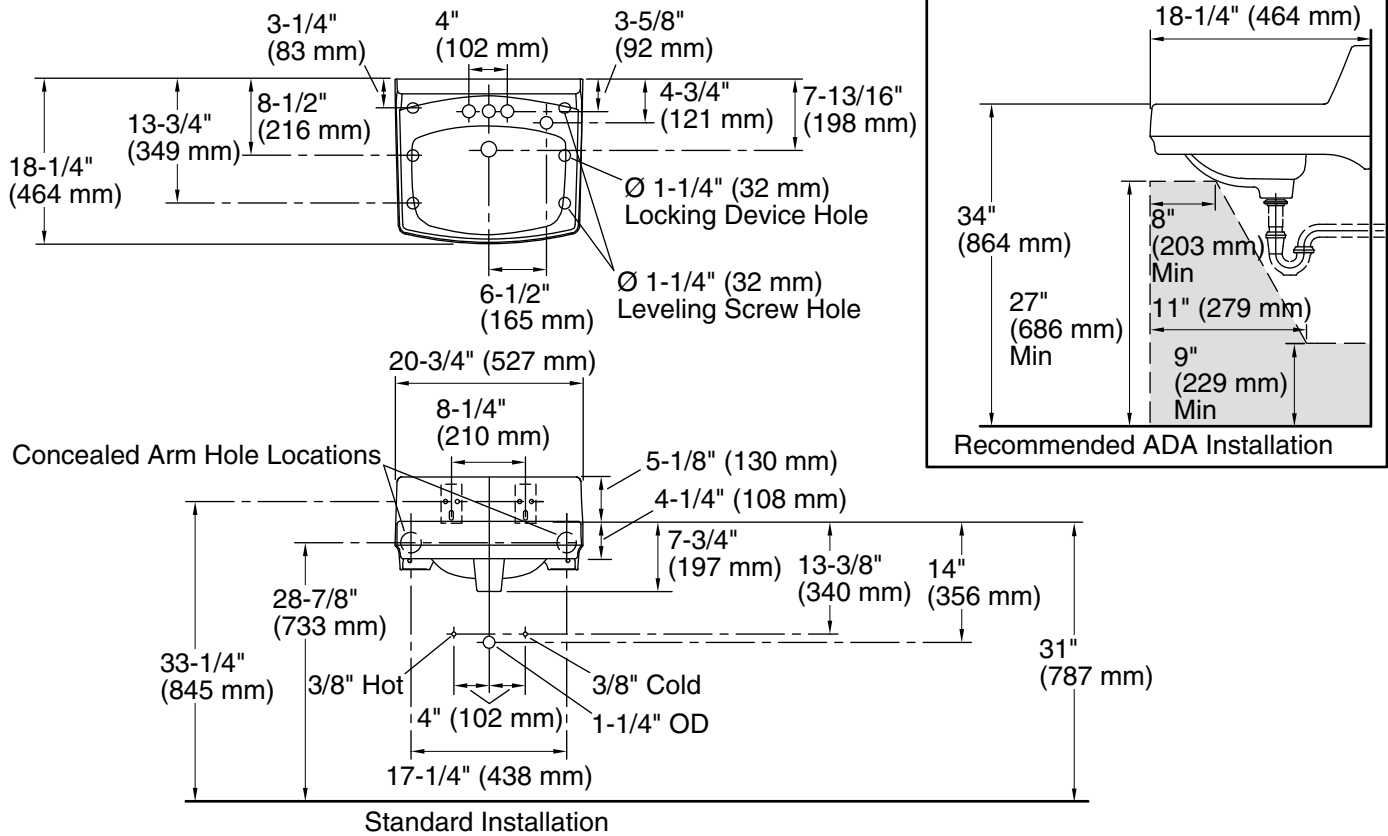

Greenwich™
Wall-Mount Bathroom Sink
K-2032-R

Features

- Made from premium materials that withstand high-volume usage.
- Constructed of vitreous china.
- 20-3/4"L x 18-1/4"W.
- Wall-mount installation.
- Faucet not included.
- Includes wall hanger.
- Drilled for concealed arm carrier.

Technical Information

All product dimensions are nominal.

- Bowl configuration: Single
- Installation: Wall-mount
- Bowl area (Center): Length: 10" (254 mm)
Width: 15" (381 mm)
With overflow: Yes
Water depth: 3-1/4" (83 mm)
- Number of deck holes: 4
- Faucet hole spacing: 4" (102 mm)
- Faucet hole(s): 1-1/4" (32 mm)
- Soap/Lotion hole: 1-1/4" (32 mm)
- Drain hole: 1-3/4" (44 mm)