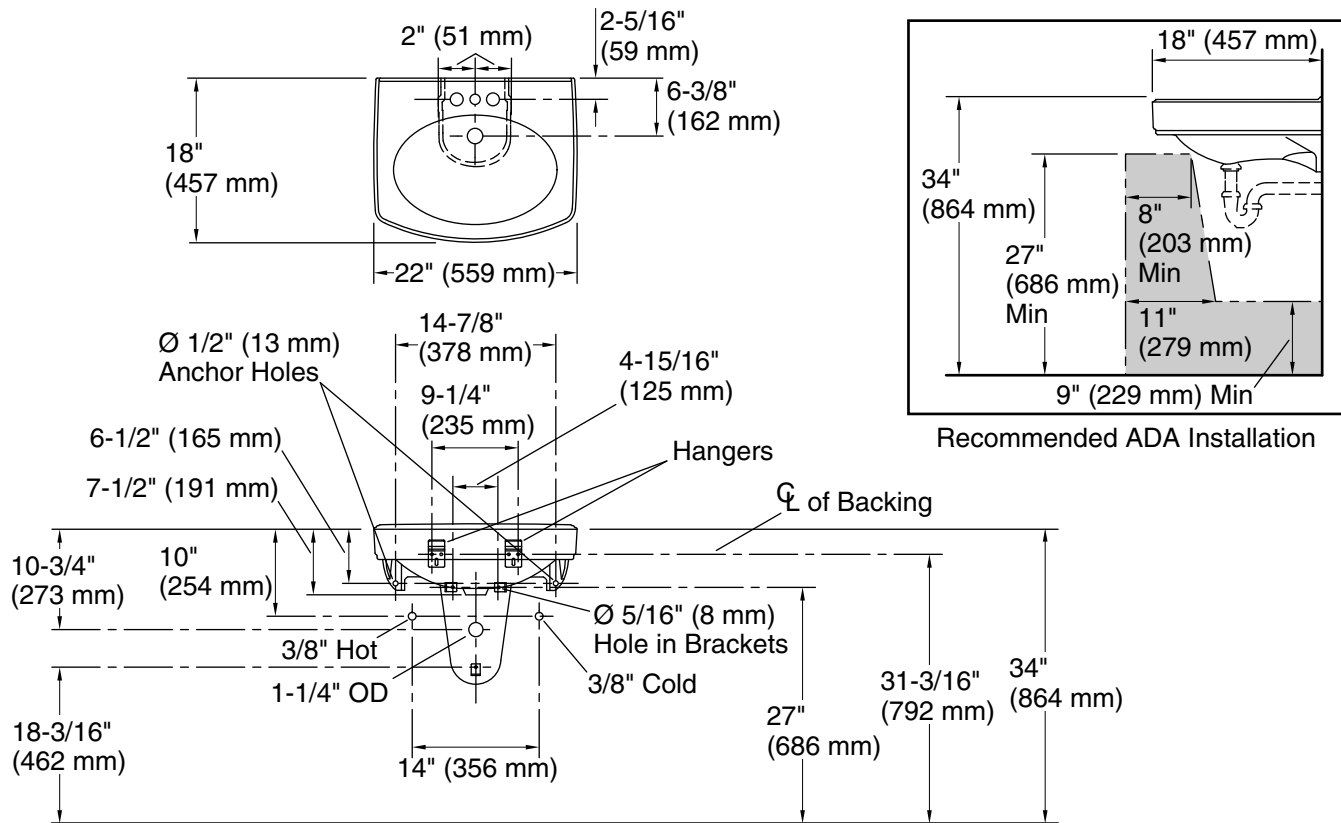

Technical Information

All product dimensions are nominal.

- Bowl configuration: Single
- Installation: Wall-mount
- Bowl area (Only): Length: 18" (457 mm)
  Width: 12" (305 mm)
  Water depth: 4" (102 mm)
- Number of deck holes: 3
- Faucet hole spacing: 4" (102 mm)
- Faucet hole(s): 1-1/4" (32 mm)
- Drain hole: 1-3/4" (44 mm)

Notes

Install this product according to the installation instructions.

ADA compliant when installed to the specific requirements of these regulations.