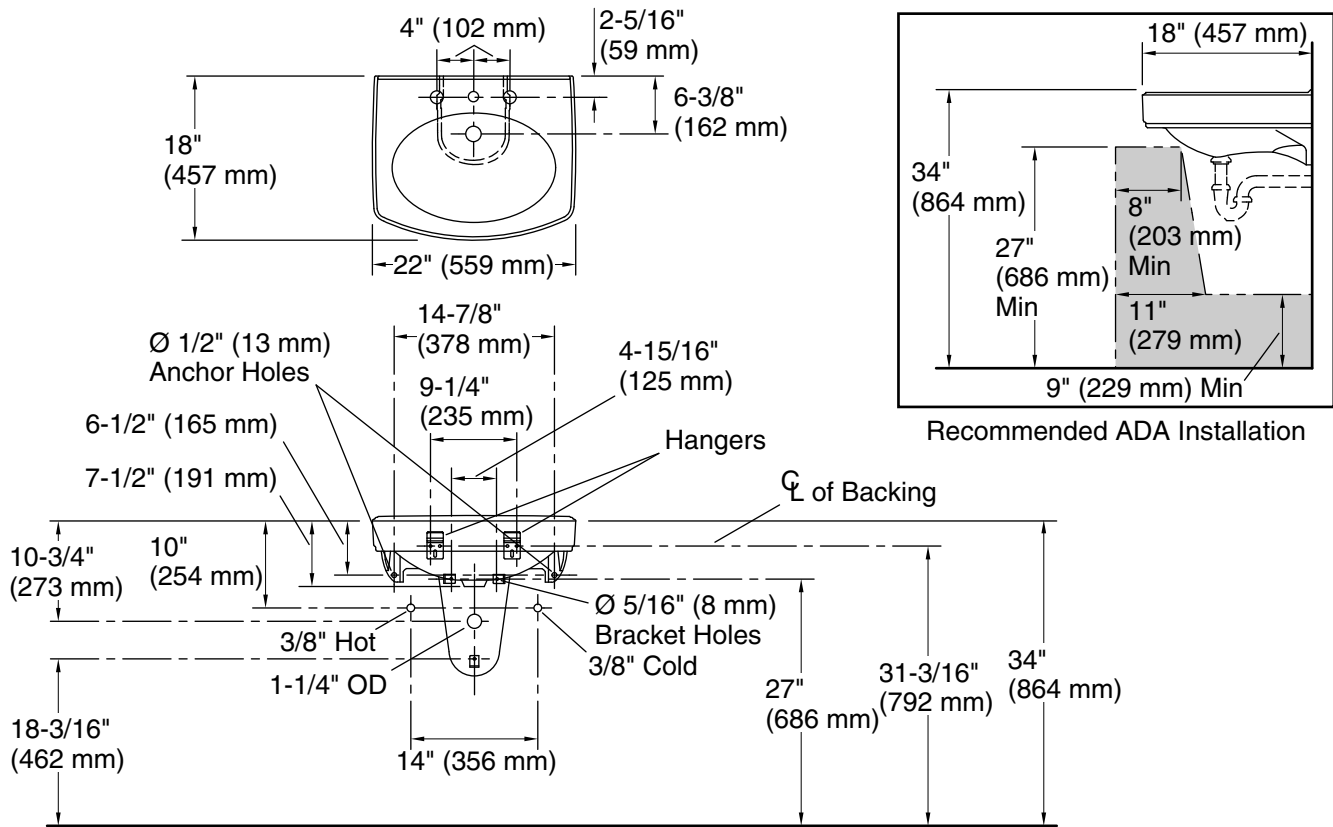

## Technical Information

All product dimensions are nominal.

Bowl configuration:	Single
Installation:	Wall-mount
Bowl area (Only):	Length: 18" (457 mm) Width: 12" (305 mm) Water depth: 4" (102 mm)
Number of deck holes:	3
Faucet hole spacing:	8" (203 mm)
Faucet hole(s):	1-3/8" (35 mm)
Drain hole:	1-3/4" (44 mm)