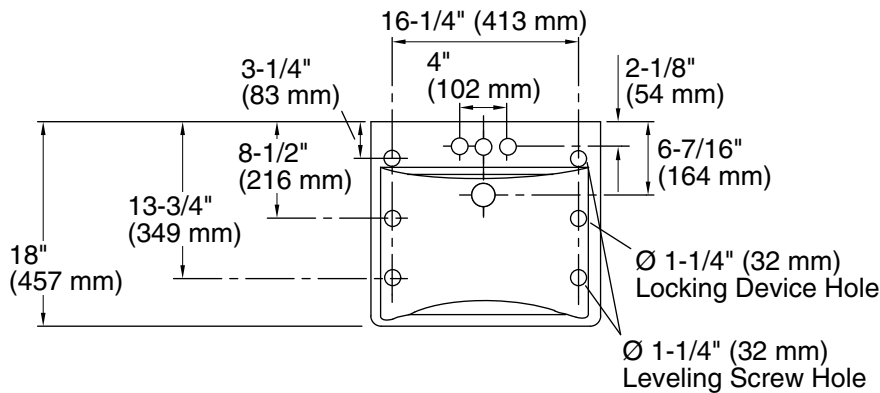

Features

- Made from premium materials that withstand high-volume usage.
- Constructed of vitreous china.
- 20"L x 18"W.
- Wall-mount installation.
- Faucet not included.
- Drilled for concealed arm carrier.

Recommended Products/Accessories

K-8998 P-Trap

Included Components

Additional Components:
Hanger(s)

ADA CSA B651 OBC

Codes/Standards

ASME A112.19.2/CSA B45.1
All applicable US Federal and State material regulations
ADA
ICC/ANSI A117.1
CSA B651
OBC

Technical Information

All product dimensions are nominal.

Bowl configuration: Single
Installation: Wall-mount
Bowl area (Center): Length: 18" (457 mm)
Width: 13" (330 mm)
With overflow: Yes
Water depth: 4-7/8" (124 mm)

Number of deck holes: 3
Faucet hole spacing: 4" (102 mm)
Faucet hole(s): 1-3/8" (35 mm)
Soap/Lotion hole: 1-1/4" (32 mm)
Drain hole: 1-3/4" (44 mm)

Notes

Install this product according to the installation instructions.