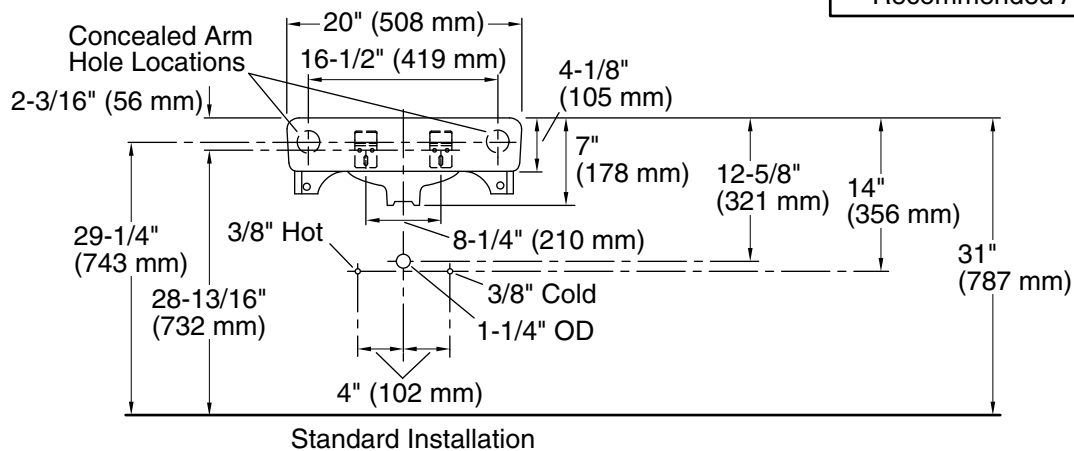

Features

- Made from premium materials that withstand high-volume usage.
- Constructed of vitreous china.
- 20"L x 18"W.
- Wall-mount installation.
- Faucet not included.
- Drilled for concealed arm carrier.

Recommended Products/Accessories

K-8998 P-Trap

Included Components

Additional Components:
Hanger(s)

ADA CSA B651 OBC

Codes/Standards

ASME A112.19.2/CSA B45.1
All applicable US Federal and State material regulations
ADA
ICC/ANSI A117.1
CSA B651
OBC

Technical Information

All product dimensions are nominal.

Bowl configuration: Single
Installation: Wall-mount
Bowl area (Center): Length: 18" (457 mm)
Width: 13" (330 mm)
With overflow: Yes
Water depth: 4-7/8" (124 mm)

Number of deck holes: 3
Faucet hole spacing: 4" (102 mm)
Faucet hole(s): 1-3/8" (35 mm)
Soap/Lotion hole: 1-1/4" (32 mm)
Drain hole: 1-3/4" (44 mm)

Notes

Install this product according to the installation instructions.