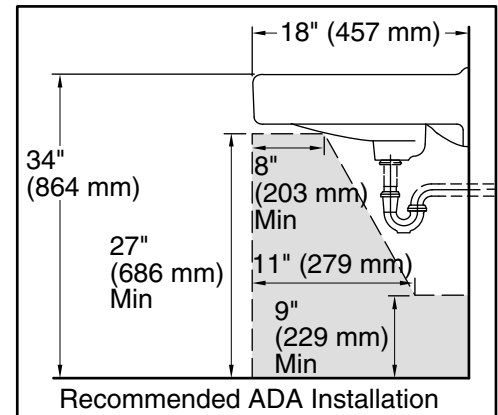

Features

- Made from premium materials that withstand high-volume usage.
- Constructed of vitreous china.
- 20"L x 18"W.
- Wall-mount installation.
- Faucet not included.
- Drilled for concealed arm carrier.

Recommended Products/Accessories

K-8998 P-Trap

Included Components

Additional Components:
Hanger(s)

ADA CSA B651 OBC

Codes/Standards

ASME A112.19.2/CSA B45.1
All applicable US Federal and State material regulations
ADA
ICC/ANSI A117.1
CSA B651
OBC

Technical Information

All product dimensions are nominal.

Bowl configuration: Single
Installation: Wall-mount
Bowl area (Center): Length: 18" (457 mm)
Width: 13" (330 mm)
With overflow: Yes
Water depth: 4-7/8" (124 mm)

Number of deck holes: 3
Faucet hole spacing: 4" (102 mm)
Faucet hole(s): 1-3/8" (35 mm)
Soap/Lotion hole: 1-1/4" (32 mm)
Drain hole: 1-3/4" (44 mm)

Notes

Install this product according to the installation instructions.