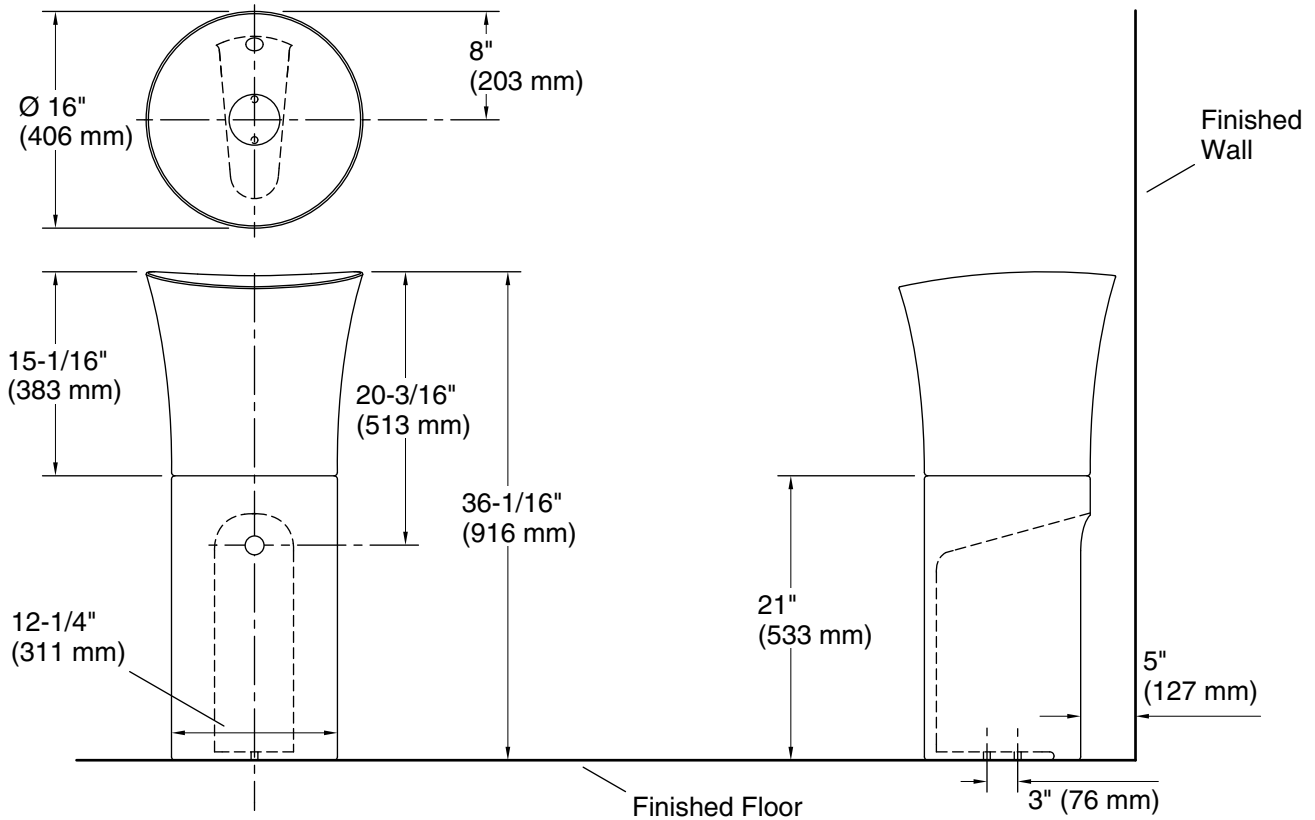

## Technical Information

All product dimensions are nominal.

Bowl configuration:	Single
Installation:	Pedestal
Bowl area (Center):	Length: 15-13/16" (402 mm) Width: 15-13/16" (402 mm) Bowl depth: 3-15/16" (100 mm) With overflow: Yes Water depth: 1-13/16" (46 mm)
Drain hole:	2-1/2" (64 mm)