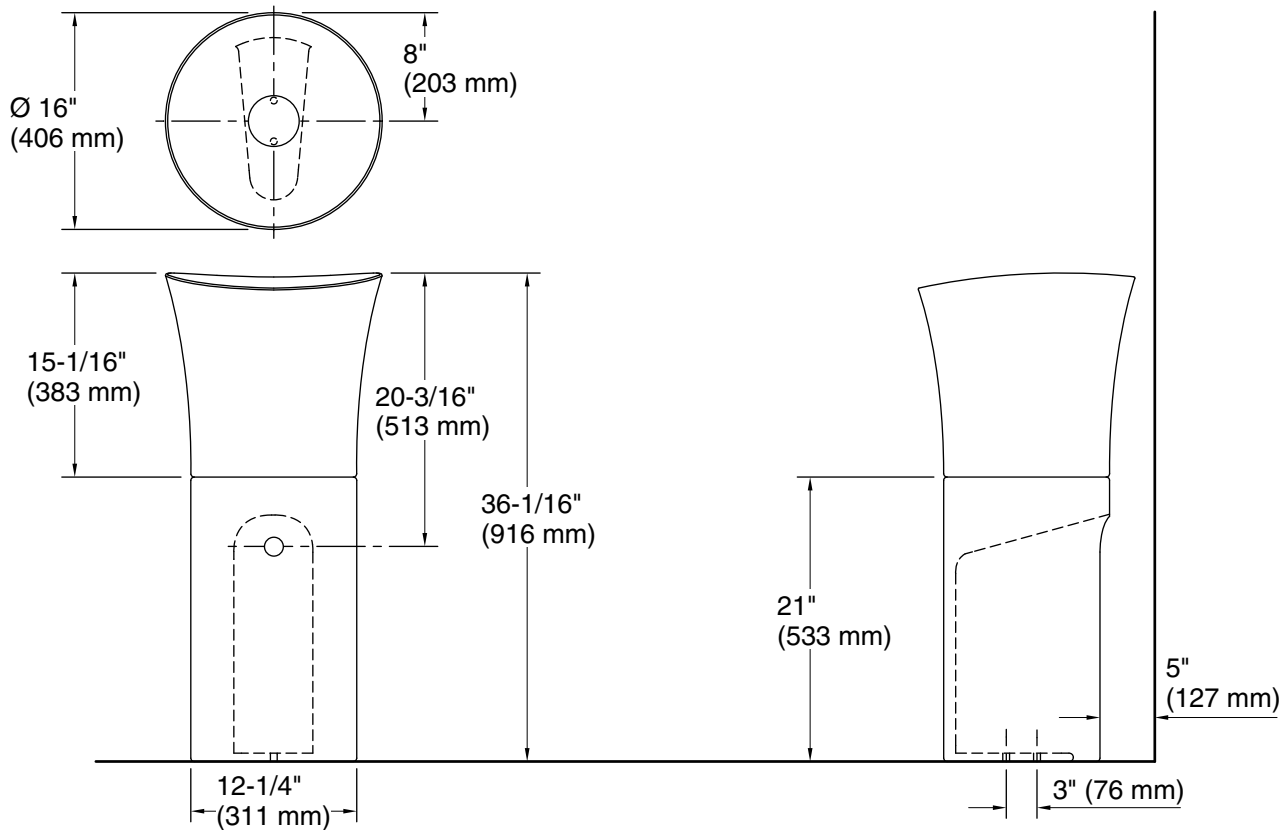

Features

- Round basin and base.
- Freestanding pedestal creates a unique installation.
- No faucet holes; requires wall- or counter-mount faucet.
- Innovative Supramic technology provides superior strength and ultra-thin edge profiles.
- Includes color-matched brass drain cover.
- Drain extension included for ease of installation.
- Combination consists of the K-20703-N basin and K-20702 pedestal.
- Coordinates with other products in the Veil collection.

Material

- Fireclay with Supramic technology.

Installation

- Pedestal.

Recommended Products/Accessories

K-9018 P-Trap

Codes/Standards

None Applicable

Technical Information

All product dimensions are nominal.

Bowl configuration:	Single
Installation:	Pedestal
Bowl area (Center):	Length: $15\text{-}13/16''$ (402 mm) Width: $15\text{-}13/16''$ (402 mm) Bowl depth: $3\text{-}15/16''$ (100 mm) With overflow: Yes
Drain hole:	Water depth: $1\text{-}13/16''$ (46 mm) $2\text{-}1/2''$ (64 mm)