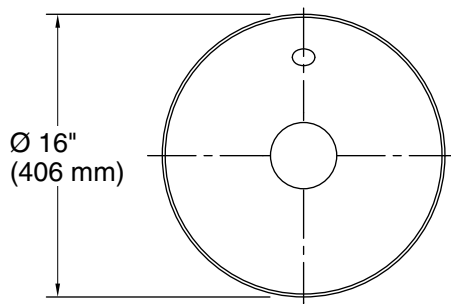

Technical Information

All product dimensions are nominal.

Installation: Vessel, Pedestal

Drain hole: $1\text{-}3/4''$ (44 mm)

Notes

Install this product according to the installation instructions.

IMPORTANT! This installation requires a wall-mounted faucet. In areas with subfreezing winter temperatures, plan to install this product to an interior wall to protect the water supply and drain lines from freezing.