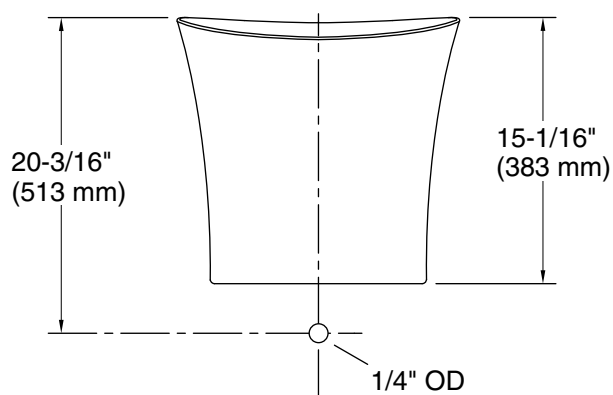

Technical Information

All product dimensions are nominal.

Installation: Vessel, Pedestal

Drain hole: $1\text{-}3/4''$ (44 mm)

Notes

Install this product according to the installation instructions.

IMPORTANT! This installation requires a wall-mounted faucet. In areas with subfreezing winter temperatures, plan to install this product to an interior wall to protect the water supply and drain lines from freezing.