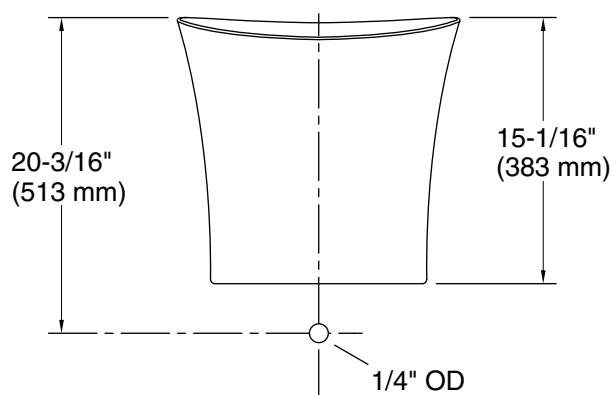

Technical Information

All product dimensions are nominal.

Installation: Vessel, Pedestal

Drain hole: 1-3/4" (44 mm)

Notes

Install this product according to the installation instructions.

IMPORTANT! This installation requires a wall-mounted faucet. In areas with subfreezing winter temperatures, plan to install this product to an interior wall to protect the water supply and drain lines from freezing.