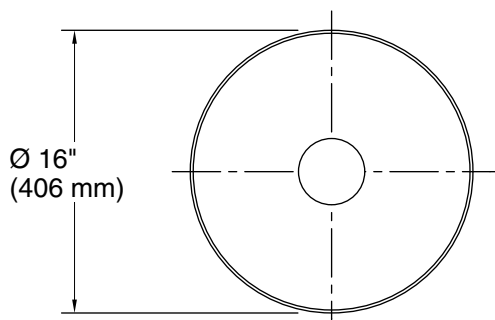

Technical Information

All product dimensions are nominal.

Installation: Vessel, Pedestal

Drain hole: 1-3/4" (44 mm)

Notes

Install this product according to the installation instructions.

IMPORTANT! This installation requires a wall-mounted faucet. In areas with subfreezing winter temperatures, plan to install this product to an interior wall to protect the water supply and drain lines from freezing.