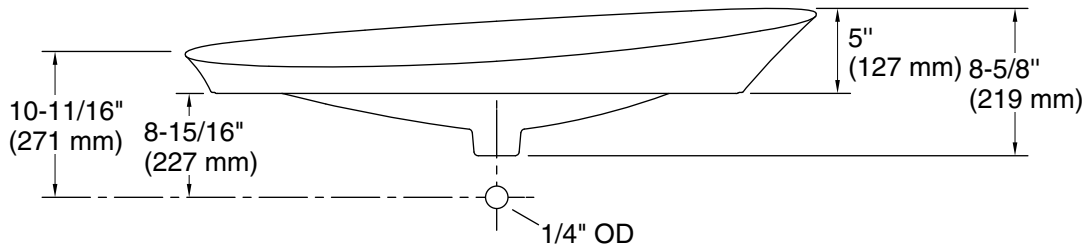

Color	Code	Description
	0	White
	96	Biscuit
	NY	Dune
	7	Black Black™

Recommended ADA Installation

Technical Information

All product dimensions are nominal.

Installation:	Vessel
Bowl area:	Bowl depth: 3-1/2" (89 mm) Water depth: 2-13/16" (71 mm)
Drain hole:	1-3/4" (44 mm)
Template:	1317552-7, not required, included