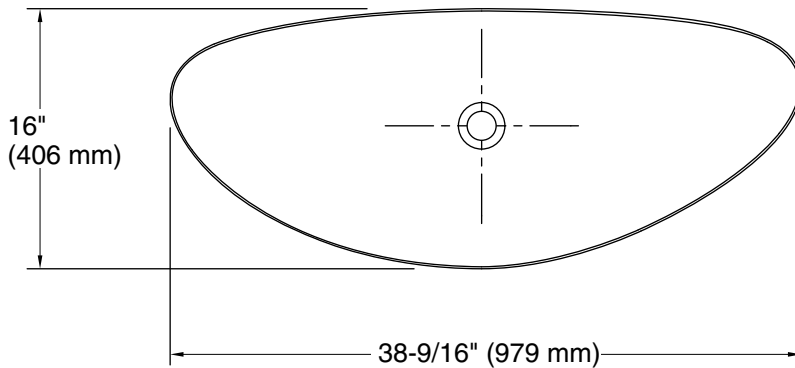

Color	Code	Description
	0	White
	96	Biscuit
	NY	Dune
	7	Black Black™

Recommended ADA Installation

Technical Information

All product dimensions are nominal.

Installation:	Vessel
Bowl area:	Bowl depth: 3-1/2" (89 mm) Water depth: 2-13/16" (71 mm)
Drain hole:	1-3/4" (44 mm)
Template:	1317552-7, not required, included