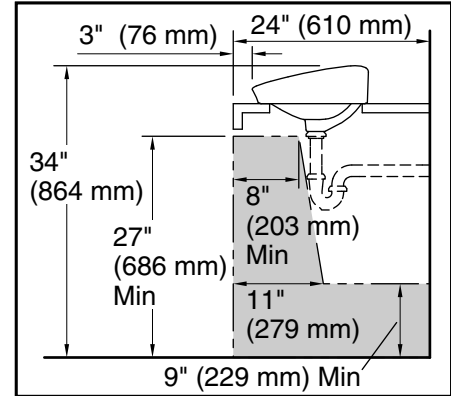

Color	Code	Description
	0	White
	96	Biscuit
	NY	Dune
	7	Black Black™

Recommended ADA Installation

Technical Information

All product dimensions are nominal.

Installation:	Vessel
Bowl area:	Bowl depth: 3-1/2" (89 mm) Water depth: 2-13/16" (71 mm)
Drain hole:	1-3/4" (44 mm)
Template:	1317552-7, not required, included