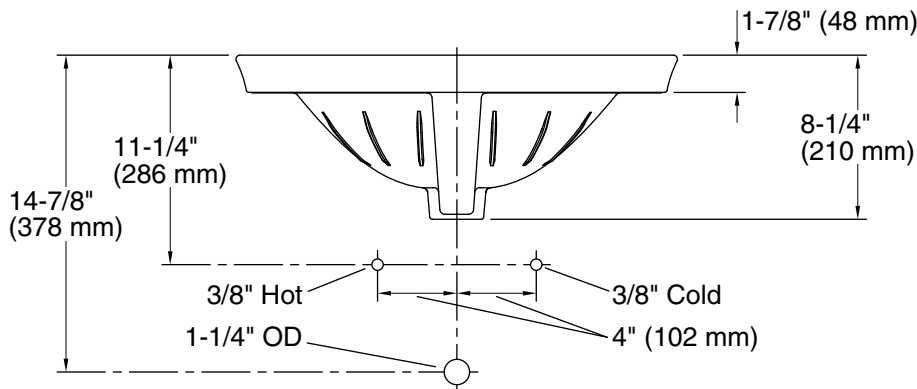

Features

- 4-inch center faucet holes.
- Oval basin.
- Overflow drain.
- Coordinates with other products in the Serif collection.

Material

- Vitreous china.

Installation

- Drop-in.

Recommended Products/Accessories

Color tiles intended for reference only.

Color	Code	Description
	0	White
	96	Biscuit
	47	Almond
	NY	Dune
	95	Ice™ Grey
	G9	Sandbar
	7	Black Black™

Technical Information

All product dimensions are nominal.

Bowl configuration:	Single
Installation:	Drop-in
Bowl area (Only):	Length: 16-7/8" (429 mm) Width: 10-1/8" (257 mm) Water depth: 4-7/8" (124 mm)
Number of deck holes:	3
Faucet hole spacing:	4" (102 mm)
Faucet hole(s):	1-1/4" (32 mm)
Drain hole:	1-3/4" (44 mm)
Template:	1014189-7, required, included