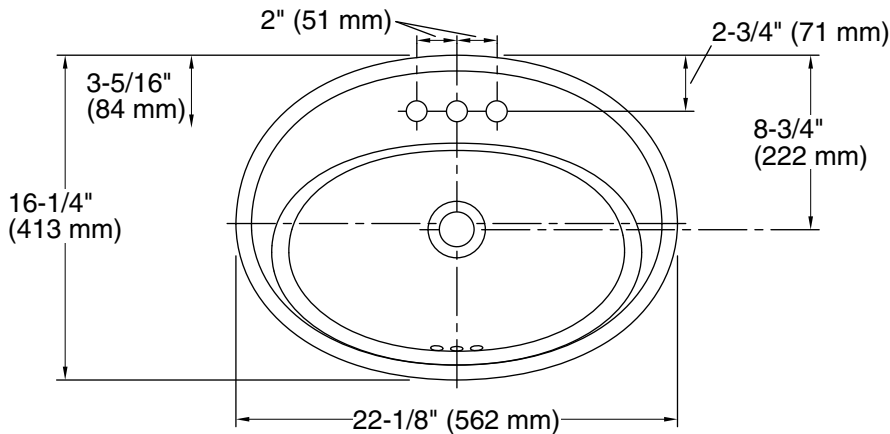

Features

- 4-inch center faucet holes.
- Oval basin.
- Overflow drain.
- Coordinates with other products in the Serif collection.

Material

- Vitreous china.

Installation

- Drop-in.

Recommended Products/Accessories

Color tiles intended for reference only.

Color	Code	Description
	0	White
	96	Biscuit
	47	Almond
	NY	Dune
	95	Ice™ Grey
	G9	Sandbar
	7	Black Black™

Technical Information

All product dimensions are nominal.

Bowl configuration:	Single
Installation:	Drop-in
Bowl area (Only):	Length: 16-7/8" (429 mm) Width: 10-1/8" (257 mm) Water depth: 4-7/8" (124 mm)
Number of deck holes:	3
Faucet hole spacing:	4" (102 mm)
Faucet hole(s):	1-1/4" (32 mm)
Drain hole:	1-3/4" (44 mm)
Template:	1014189-7, required, included