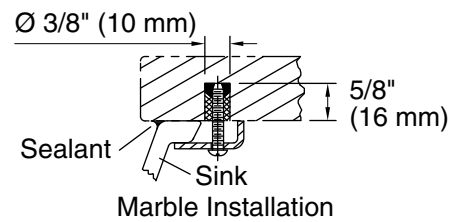

### Technical Information

All product dimensions are nominal.

Bowl configuration:	Single
Installation:	Under-mount
Bowl area (Only):	Length: 17" (432 mm) Width: 14" (356 mm) Water depth: 6-3/8" (162 mm)
Drain hole:	1-3/4" (44 mm)
Template:	1151011-7, required, not included