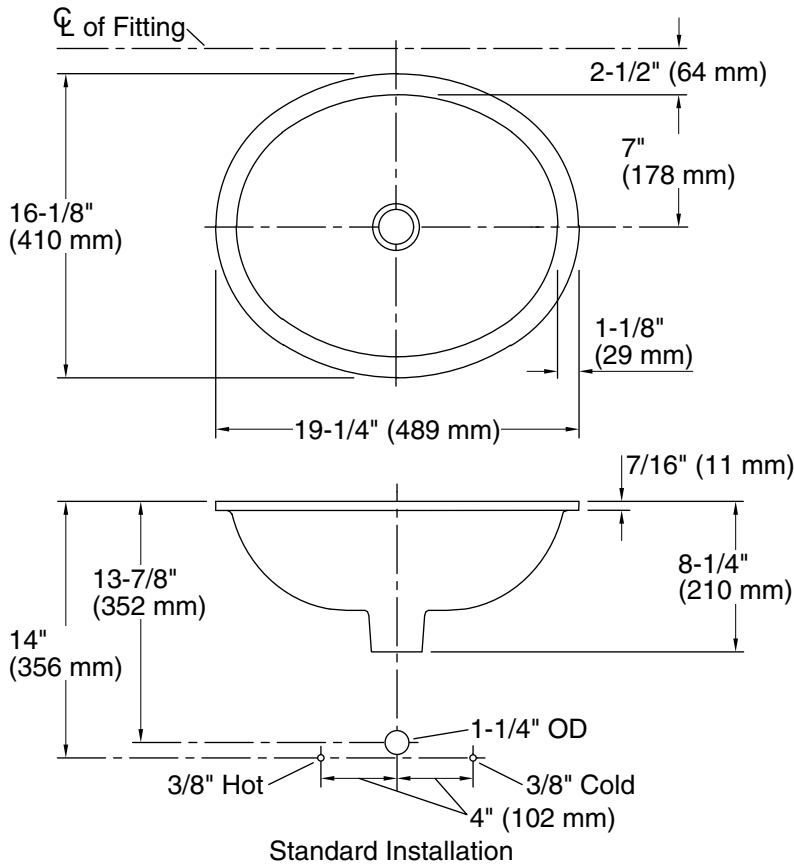

### Features

- Oval basin.
- Centered drain.
- No faucet holes; requires wall- or counter-mount faucet.
- Fits standard 14- x 17-inch countertop cutout.

### Technical Information

All product dimensions are nominal.

Bowl configuration:	Single
Installation:	Under-mount
Bowl area (Only):	Length: 17" (432 mm) Width: 14" (356 mm) Water depth: 6-3/8" (162 mm)
Drain hole:	1-3/4" (44 mm)
Template:	1151011-7, required, not included