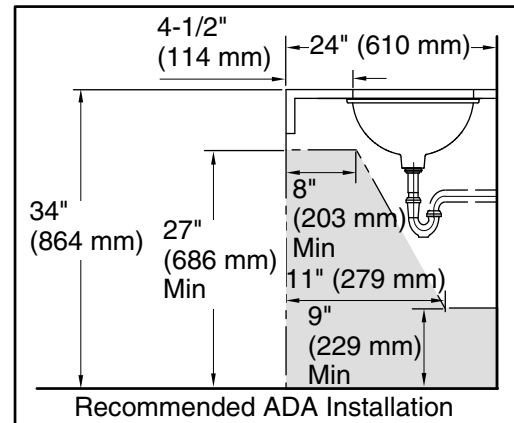

### Technical Information

All product dimensions are nominal.

Bowl configuration:	Single
Installation:	Under-mount
Bowl area (Only):	Length: 17" (432 mm) Width: 14" (356 mm) Water depth: 6-3/8" (162 mm)
Drain hole:	1-3/4" (44 mm)
Template:	1151011-7, required, not included