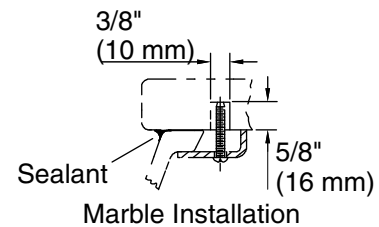

### Technical Information

All product dimensions are nominal.

Installation:	Under-mount
Bowl area:	Length: 17" (432 mm) Width: 14" (356 mm) With overflow: Yes Water depth: 4" (102 mm)
Drain hole:	1-3/4" (44 mm)
Template:	1151011-7, required, not included