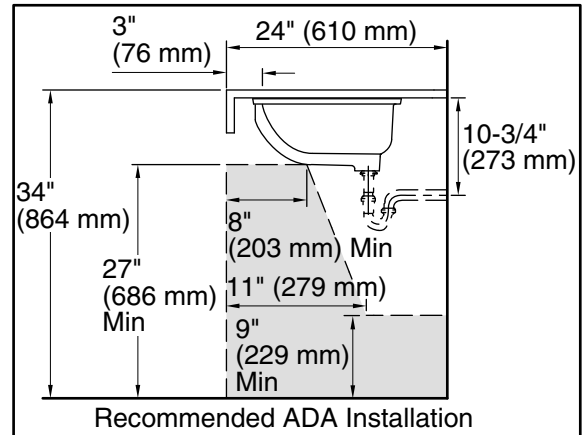

### Technical Information

All product dimensions are nominal.

Installation:	Under-mount
Bowl area:	Length: 17" (432 mm) Width: 14" (356 mm) With overflow: Yes Water depth: 4" (102 mm)
Drain hole:	1-3/4" (44 mm)
Template:	1151011-7, required, not included