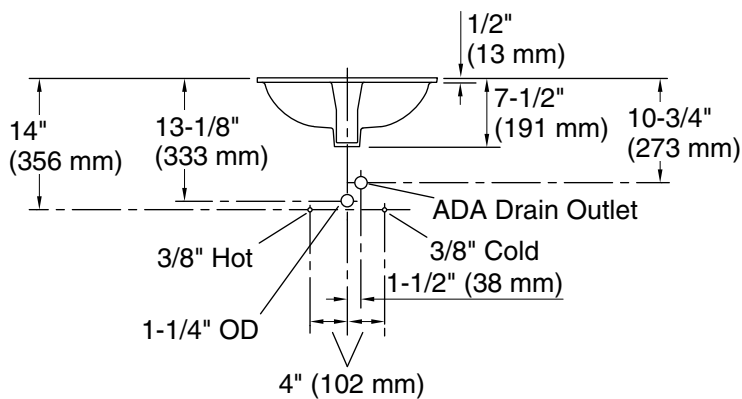

### Technical Information

All product dimensions are nominal.

Installation:	Under-mount
Bowl area:	Length: 17" (432 mm) Width: 14" (356 mm) With overflow: Yes Water depth: 4" (102 mm)
Drain hole:	1-3/4" (44 mm)
Template:	1151011-7, required, not included