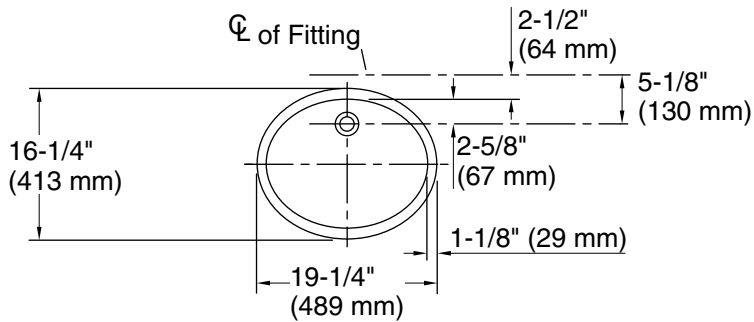

### Technical Information

All product dimensions are nominal.

Installation:	Under-mount
Bowl area:	Length: 17" (432 mm) Width: 14" (356 mm) With overflow: Yes Water depth: 4" (102 mm)
Drain hole:	1-3/4" (44 mm)
Template:	1151011-7, required, not included