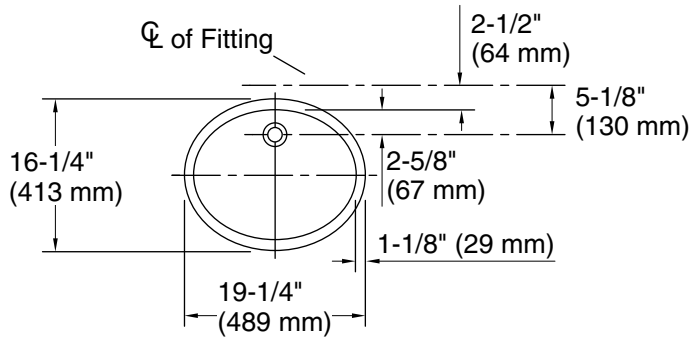

Technical Information

All product dimensions are nominal.

Installation:	Under-mount, Drop-in
Bowl area:	Length: 17" (432 mm) Width: 14" (356 mm) Water depth: 4" (102 mm)
Drain hole:	1-3/4" (44 mm)
Template:	1151011-7, required, not included

Notes

Install this product according to the installation instructions.

NOTICE: Countertop manufacturer or cutter must use the current product template available at www.kohler.com, or by calling 1-800-4KOHLER. Kohler Co. is not responsible for cutout errors when the incorrect cutout template is used.

Supplied basin clamp assemblies require 1" (25 mm) minimum countertop thickness. Installer must supply anchors for thinner countertops.

ADA, CSA B651 compliant when installed to the specific requirements of these regulations.