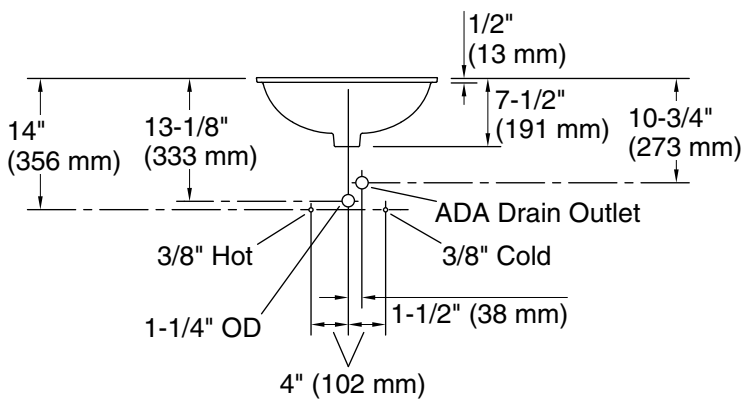

Technical Information

All product dimensions are nominal.

Installation:	Under-mount, Drop-in
Bowl area:	Length: 17" (432 mm) Width: 14" (356 mm) Water depth: 4" (102 mm)
Drain hole:	1-3/4" (44 mm)
Template:	1151011-7, required, not included

Notes

Install this product according to the installation instructions.

NOTICE: Countertop manufacturer or cutter must use the current product template available at www.kohler.com, or by calling 1-800-4KOHLER. Kohler Co. is not responsible for cutout errors when the incorrect cutout template is used.

Supplied basin clamp assemblies require 1" (25 mm) minimum countertop thickness. Installer must supply anchors for thinner countertops.

ADA, CSA B651 compliant when installed to the specific requirements of these regulations.