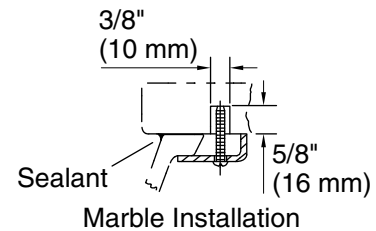

Technical Information

All product dimensions are nominal.

Installation:	Under-mount, Drop-in
Bowl area:	Length: 17" (432 mm) Width: 14" (356 mm) Water depth: 4" (102 mm)
Drain hole:	1-3/4" (44 mm)
Template:	1151011-7, required, not included

Notes

Install this product according to the installation instructions.

NOTICE: Countertop manufacturer or cutter must use the current product template available at www.kohler.com, or by calling 1-800-4KOHLER. Kohler Co. is not responsible for cutout errors when the incorrect cutout template is used.

Supplied basin clamp assemblies require 1" (25 mm) minimum countertop thickness. Installer must supply anchors for thinner countertops.

ADA, CSA B651 compliant when installed to the specific requirements of these regulations.