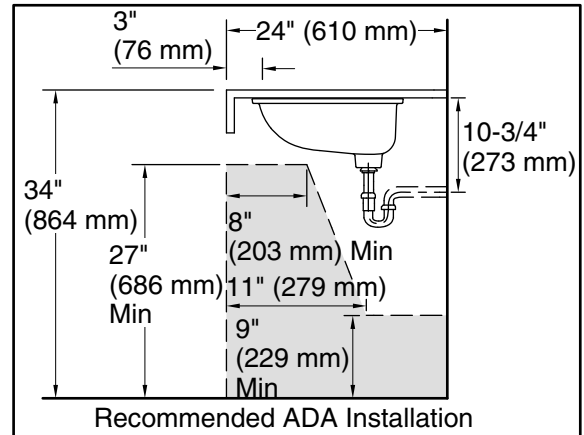

Technical Information

All product dimensions are nominal.

Installation:	Under-mount, Drop-in
Bowl area:	Length: 17" (432 mm) Width: 14" (356 mm) Water depth: 4" (102 mm)
Drain hole:	1-3/4" (44 mm)
Template:	1151011-7, required, not included

Notes

Install this product according to the installation instructions.

NOTICE: Countertop manufacturer or cutter must use the current product template available at www.kohler.com, or by calling 1-800-4KOHLER. Kohler Co. is not responsible for cutout errors when the incorrect cutout template is used.

Supplied basin clamp assemblies require 1" (25 mm) minimum countertop thickness. Installer must supply anchors for thinner countertops.

ADA, CSA B651 compliant when installed to the specific requirements of these regulations.