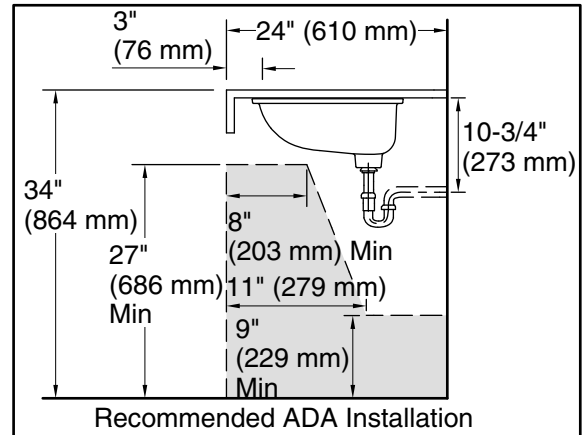

Technical Information

All product dimensions are nominal.

Installation:	Under-mount
Bowl area:	Length: 17" (432 mm) Width: 14" (356 mm) Water depth: 4" (102 mm)
Drain hole:	1-3/4" (44 mm)
Template:	1151011-7, required, not included

Notes

Install this product according to the installation instructions.

NOTICE: Countertop manufacturer or cutter must use the current product template available at www.kohler.com, or by calling 1-800-4KOHLER. Kohler Co. is not responsible for cutout errors when the incorrect cutout template is used.

ADA, CSA B651 compliant when installed to the specific requirements of these regulations.