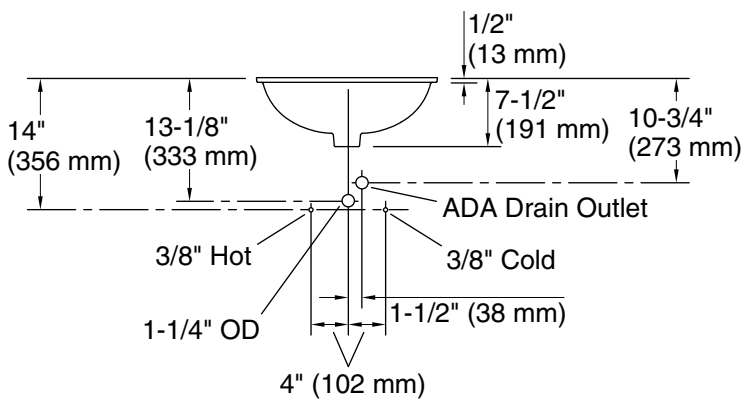

Features

- Oval basin with unglazed underside.
- Sealed overflow drain.
- No faucet holes; requires wall- or counter-mount faucet.
- Fits standard 14- x 17-inch countertop cutout.

Material

- Vitreous china.

Available Colors/Finishes

Color tiles intended for reference only.

Color	Code	Description
-------	------	-------------

	0	White
	96	Biscuit
	47	Almond

Technical Information

All product dimensions are nominal.

Installation:	Under-mount
Bowl area:	Length: 17" (432 mm) Width: 14" (356 mm) Water depth: 4" (102 mm)
Drain hole:	1-3/4" (44 mm)
Template:	1151011-7, required, not included

Notes

Install this product according to the installation instructions.