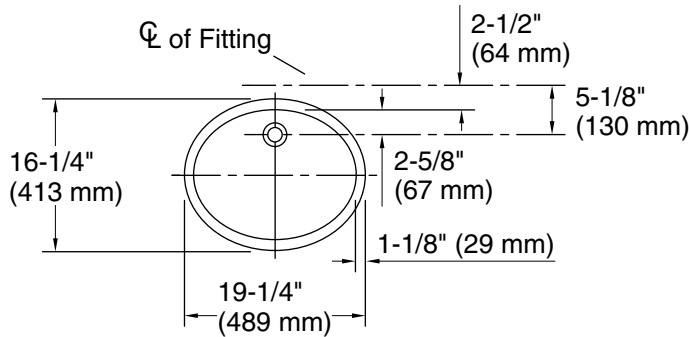

Features

- Oval basin with unglazed underside.
- Sealed overflow drain.
- No faucet holes; requires wall- or counter-mount faucet.
- Fits standard 14- x 17-inch countertop cutout.

Material

- Vitreous china.

Available Colors/Finishes

Color tiles intended for reference only.

Color	Code	Description
-------	------	-------------

	0	White
	96	Biscuit
	47	Almond

Technical Information

All product dimensions are nominal.

Installation:	Under-mount
Bowl area:	Length: 17" (432 mm) Width: 14" (356 mm) Water depth: 4" (102 mm)
Drain hole:	1-3/4" (44 mm)
Template:	1151011-7, required, not included

Notes

Install this product according to the installation instructions.