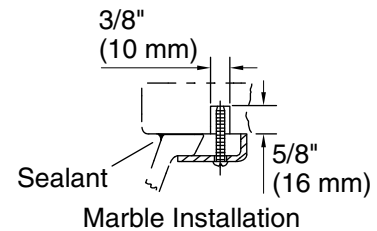

Technical Information

All product dimensions are nominal.

Installation:	Under-mount
Bowl area:	Length: 17" (432 mm) Width: 14" (356 mm) Water depth: 4" (102 mm)
Drain hole:	1-3/4" (44 mm)
Template:	1151011-7, required, not included

Notes

Install this product according to the installation instructions.

NOTICE: Countertop manufacturer or cutter must use the current product template available at www.kohler.com, or by calling 1-800-4KOHLER. Kohler Co. is not responsible for cutout errors when the incorrect cutout template is used.

ADA, CSA B651 compliant when installed to the specific requirements of these regulations.