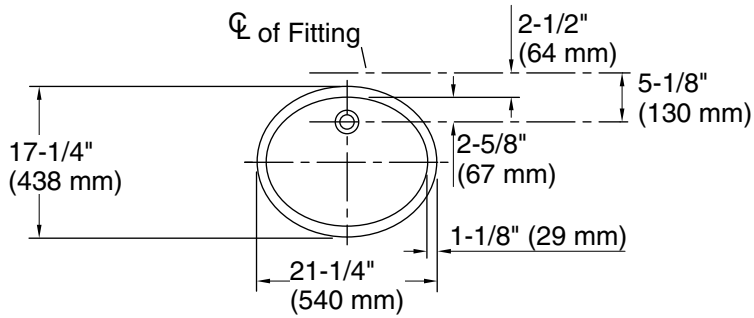

Technical Information

All product dimensions are nominal.

Installation:	Under-mount
Bowl area:	Length: 19" (483 mm) Width: 15" (381 mm) Water depth: 4" (102 mm)
Drain hole:	1-3/4" (44 mm)
Template:	1018997-7, required, not included