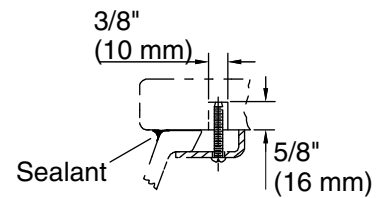

Technical Information

All product dimensions are nominal.

Installation:	Under-mount
Bowl area:	Length: 19" (483 mm) Width: 15" (381 mm) Water depth: 4" (102 mm)
Drain hole:	1-3/4" (44 mm)
Template:	1018997-7, required, not included