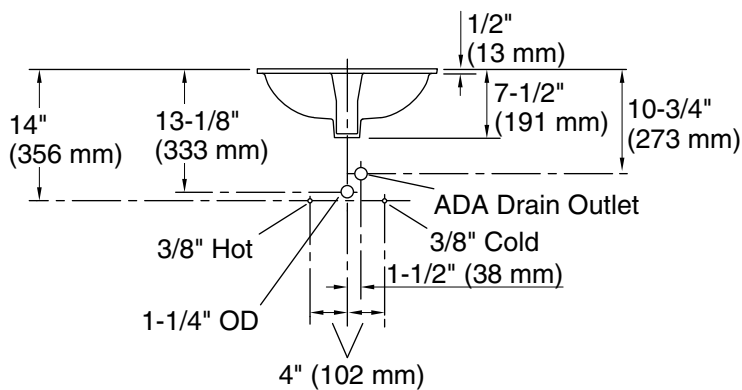

Technical Information

All product dimensions are nominal.

Installation:	Under-mount
Bowl area:	Length: 19" (483 mm) Width: 15" (381 mm) Water depth: 4" (102 mm)
Drain hole:	1-3/4" (44 mm)
Template:	1018997-7, required, not included