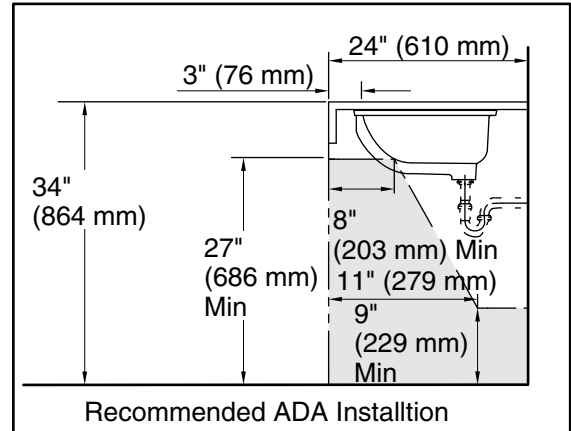

Features

- Oval basin with glazed underside.
- No faucet holes; requires wall- or counter-mount faucet.

Material

- Vitreous china.

Installation

- Under-mount.

Recommended Products/Accessories

K-8998 P-Trap

Technical Information

All product dimensions are nominal.

Installation:	Under-mount
Bowl area:	Length: 19" (483 mm) Width: 15" (381 mm) Water depth: 4" (102 mm)
Drain hole:	1-3/4" (44 mm)
Template:	1018997-7, required, not included